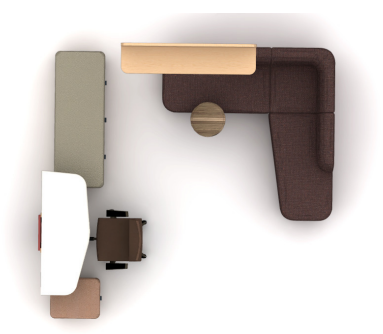

T100085

Footprint: 11' x 10'

carolina  
an OFS company

#	Qty	Company	Catalogue	Part Number	Description
1	1	OFS	OAL	119-6014WSP1	Ally Casegoods, 60"W X 13.25"D X 14"H, Wall Shelf Panel, Hpl And Veneer Face, Banded Pvc Or Wood Edge, One Fixed Shelf
2	1	OFS	OAL	119-AT5722HAW	Ally Casegoods, 57"W x 22"D x 28"H, Asymmetrical Top, Height Adjustable Wall Mount Table
3	1	OFS	OAL	119-U6022DBD	Ally Casegoods, 62.5"W x 23"D x 19"H, Door Storage/Box Drawers/Door Storage Credenza
4	1	OFS	OAL	119-UM1822F	Ally Casegoods, 18"W X 23"D X 19"H, File Drawer Mobile Pedestal, Upholstered Cushion Top
5	1	OFS	OAL	119145-SCA	Ally Seating, 77.75"W x 77.75"D x 31"H, Modular Glide Unit Runoff Straight Left/Corner/Runoff Angled Right - Single Textile
6	1	OFS	OST	3507	Revel, Mid Back
7	1	OFS	OCC	83-16RD25H	Rowen Round Pullup Table 16"W x 16"D x 25"H