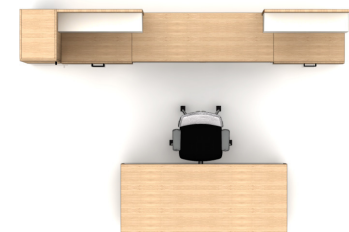

T100105

Footprint: 12' x 8'

List Price: \$17,525.00

NOTE: THIS SPECIFICATION IS FOR BUDGET PURPOSES. LIST PRICE

Qty	Part Number	Description	List	Ext. List
1	5-1672LSW	Impulse G2 15.625x72.5 Left Hinge Wardrobe	\$2,675.00	\$2,675.00
1	5-3122SHC	Impulse G2 30.875x22 Single Bench Height Cabinet	\$1,653.00	\$1,653.00
1	5-3122SHC	Impulse G2 30.875x22 Single Bench Height Cabinet	\$1,478.00	\$1,478.00
1	5-6122SHC	Impulse G2 61.75x22 Double Bench Height Cabinet	\$1,792.00	\$1,792.00
1	5-7230HADABD	Impulse G2, 72x30x29.5-44.5 Height Adjustable Arch Base Desk	\$6,583.00	\$6,583.00
2	5-W5436MP	Impulse G2, 36x1.125x53.5 Wallmount Media Panel Used With Low Height Worksurface	\$1,240.00	\$2,480.00
1	87017	Zonal High Back	\$864.00	\$864.00
			Total	\$17,525.00