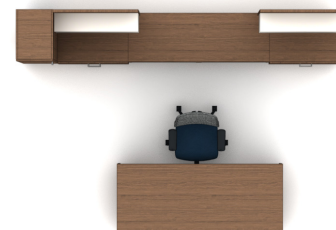

T100105

Footprint: 12' x 8'

List Price: \$16,852

NOTE: THIS SPECIFICATION IS FOR BUDGET PURPOSES. LIST PRICE CAN VARY BASED ON MATERIAL AND OPTION SELECTIONS.

T100105

Project: T100105

Qty	Part Number	Description	List	Ext. List
1	87017	Zonal High Back	\$831.00	\$831.00
2	5-W5436MP	Impulse G2, 36x1.125x53.5 Wallmount Media Panel Used With Low Height Worksurface	\$1,193.00	\$2,386.00
1	5-7230HADABD	Impulse G2, 72x30x29.5-44.5 Height Adjustable Arch Base Desk	\$6,330.00	\$6,330.00
1	5-6122SHC	Impulse G2 61.75x22 Double Bench Height Cabinet	\$1,723.00	\$1,723.00
1	5-3122SHC	Impulse G2 30.875x22 Single Bench Height Cabinet	\$1,589.00	\$1,589.00
1	5-3122SHC	Impulse G2 30.875x22 Single Bench Height Cabinet	\$1,421.00	\$1,421.00
1	5-1672LSW	Impulse G2 15.625x72.5 Left Hinge Wardrobe	\$2,572.00	\$2,572.00
			Total	\$16,852.00