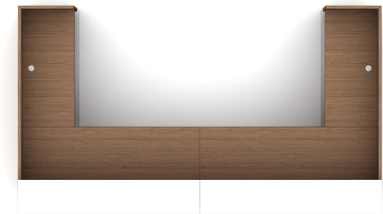

T100121

Footprint: 12' x 7'

List Price: \$13,339.00

NOTE: THIS SPECIFICATION IS FOR BUDGET PURPOSES. LIST PRICE

T100121

Qty	Part Number	Description	List	Ext. List
1	EL-T72D48	Element 144x82.3125 Double Desk w/ Returns	\$13,339.00	\$13,339.00
Total			\$13,339.00	