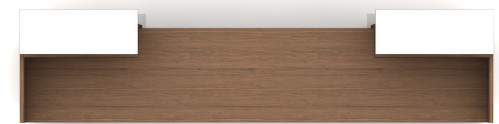

T100125

Footprint: 12' x 3'

List Price: \$12,663.00

NOTE: THIS SPECIFICATION IS FOR BUDGET PURPOSES. LIST PRICE

T100125

Qty	Part Number	Description	List	Ext. List
1	EL-T72DC	Element 144x34.3125 Double Desk Open Center	\$12,663.00	\$12,663.00
			Total	\$12,663.00