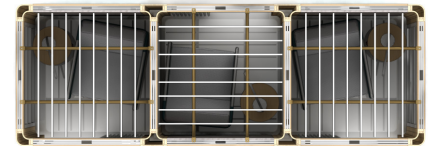

T100227

Footprint: 13' x 5'

List Price: \$73,394.00

NOTE: THIS SPECIFICATION IS FOR BUDGET PURPOSES. LIST PRICE

Qty	Part Number	Description	List	Ext. List
3	82041FL	Heya 29x34x33.5 Lounge Chair Armless With Low Back Surround, Solid Ash Trim Rail	\$3,995.00	\$11,985.00
3	OB-42BMK	42" Beam Kit	\$1,078.00	\$3,234.00
4	OB-42BMK	42" Beam Kit	\$1,078.00	\$4,312.00
3	OB-42CKF	42" Sliding Folding Curtains	\$2,489.00	\$7,467.00
3	OB-42FWRK	42" Full Wall Rail Kit	\$657.00	\$1,971.00
3	OB-CMS	Ceiling Modules, 48.5" x 52.5" x 5.1875" -- Use on 1X1 (No roof beam kit needed)	\$1,611.00	\$4,833.00
1	OB-CP	Corner Post	\$1,951.00	\$1,951.00
1	OB-CP	Corner Post	\$1,951.00	\$1,951.00
1	OB-CP	Corner Post	\$1,951.00	\$1,951.00
1	OB-CP	Corner Post	\$1,951.00	\$1,951.00
4	OB-FRWPA	42" Framed Split Infill Wall Panel - Acrylic	\$2,787.00	\$11,148.00
3	OB-FWPF	42" Full Wall Panel - Fabric	\$663.00	\$1,989.00
3	OB-FWPW	42" Full Wall Panel - Veneer/HPL	\$976.00	\$2,928.00
2	OB-TP	T Post	\$2,906.00	\$5,812.00
2	OB-TP	T Post	\$2,906.00	\$5,812.00
2	TL-26B	6x18x15 Desk Top Task Light with Free Standing Base (set of 2)	\$782.00	\$1,564.00
3	WF-B16RD22H	Wyre Bottle Frame 16x16x22 Round End Table	\$845.00	\$2,535.00
			Total	\$73,394.00