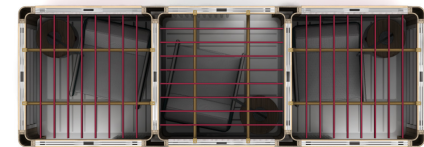

T100227

Footprint: 13' x 5'

List Price: \$80,892.00

NOTE: THIS SPECIFICATION IS FOR BUDGET PURPOSES. LIST PRICE

Qty	Part Number	Description	List	Ext. List
3	82041FL	Heya 29x34x33.5 Lounge Chair Armless With Low Back Surround, Solid Ash Trim Rail	\$3,995.00	\$11,985.00
2	MCJ108M	108" Multi Circuit Jumper For 4-Wire Metal Conduit	\$121.00	\$242.00
2	MCJ120M	120" Multi Circuit Jumper For 4-Wire Metal Conduit	\$131.00	\$262.00
1	MCJ18M	18" Multi Circuit Jumper For 4-Wire Metal Conduit	\$61.00	\$61.00
4	OB-42BMK	42" Beam Kit	\$1,138.00	\$4,552.00
3	OB-42BMK	42" Beam Kit	\$1,138.00	\$3,414.00
3	OB-42CKF	42" Sliding Folding Curtains	\$2,489.00	\$7,467.00
3	OB-42FWRK	42" Full Wall Rail Kit	\$657.00	\$1,971.00
3	OB-CMS	Ceiling Modules, 48.5" x 52.5" x 5.1875" -- Use on 1X1 (No roof beam kit needed)	\$1,611.00	\$4,833.00
1	OB-CP	Corner Post	\$2,673.00	\$2,673.00
1	OB-CP	Corner Post	\$2,673.00	\$2,673.00
1	OB-CP	Corner Post	\$2,673.00	\$2,673.00
1	OB-CP	Corner Post	\$2,673.00	\$2,673.00
3	OB-DPLX1	Duplex Receptacle Circuit I	\$62.00	\$186.00
4	OB-FRWPA	42" Framed Split Infill Wall Panel - Acrylic	\$2,787.00	\$11,148.00
3	OB-FWPF	42" Full Wall Panel - Fabric	\$712.00	\$2,136.00
3	OB-FWPW	42" Full Wall Panel - Veneer/HPL	\$976.00	\$2,928.00
1	OB-TP	T Post	\$3,779.00	\$3,779.00
1	OB-TP	T Post	\$3,779.00	\$3,779.00
2	OB-TP	T Post	\$3,779.00	\$7,558.00
1	PWF2L	6' Power In-feed Liquid Tight Conduit	\$125.00	\$125.00
3	TL-S26B	Preview, 6x18x15 Desk Top Task Light with Free Standing Base (single)	\$413.00	\$1,239.00
3	WF-B16RD22H	Wyre Bottle Frame 16x16x22 Round End Table	\$845.00	\$2,535.00
			Total	\$80,892.00