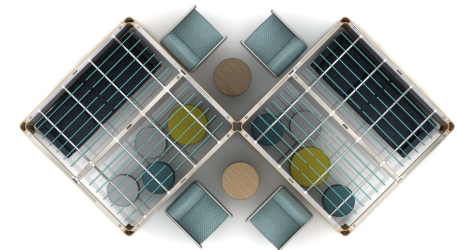

T100229

Footprint: 16' x 16'

List Price: \$99,188.00

NOTE: THIS SPECIFICATION IS FOR BUDGET PURPOSES. LIST PRICE

Qty	Part Number	Description	List	Ext. List
1	810-24RDT-20	X&O Tables 24x24x20 Tapered, Cylinder Table	\$3,489.00	\$3,489.00
1	810-24RDT-20	X&O Tables 24x24x20 Tapered, Cylinder Table	\$3,489.00	\$3,489.00
4	82041UL	Heya 29x34x33.5 Lounge Chair Armless With Low Back Surround, Upholstered Trim Rail	\$3,657.00	\$14,628.00
2	83043	Rowen Sofa w/ Arms, 84x29.75x28.75	\$4,743.00	\$9,486.00
3	F49058	Boost, Round Ottoman Small, 20.75 x 20.75 x 17.75	\$669.00	\$2,007.00
3	F49058	Boost, Round Ottoman Small, 20.75 x 20.75 x 17.75	\$716.00	\$2,148.00
2	F49158	Boost, Round Ottoman Medium, 25.5 x 25.5 x 17.75	\$820.00	\$1,640.00
1	OB-4P	4 way Post	\$3,171.00	\$3,171.00
3	OB-84BMK	84" Beam Kit	\$1,678.00	\$5,034.00
1	OB-84BMK	84" Beam Kit	\$1,678.00	\$1,678.00
4	OB-84FWRK	84" Full Wall Rail Kit	\$1,012.00	\$4,048.00
2	OB-84RBRK	84" Center Roof Beam Kits	\$1,752.00	\$3,504.00
8	OB-CMD	Ceiling Modules, 42" x 47.1875" x 5.1875" -- Use on 2X2 with an OB-84RBRK and 2X3 with an OB-126RBRK	\$1,329.00	\$10,632.00
1	OB-CP	Corner Post	\$1,951.00	\$1,951.00
1	OB-CP	Corner Post	\$1,951.00	\$1,951.00
2	OB-CP	Corner Post	\$1,951.00	\$3,902.00
1	OB-CP	Corner Post	\$1,951.00	\$1,951.00
1	OB-CP	Corner Post	\$1,951.00	\$1,951.00
4	OB-FRWPMS	42" Framed Machined Slat Wall Panel	\$2,354.00	\$9,416.00
8	OB-FWPF	42" Full Wall Panel - Fabric	\$663.00	\$5,304.00
8	OB-FWPW	42" Full Wall Panel - Veneer/HPL	\$976.00	\$7,808.00