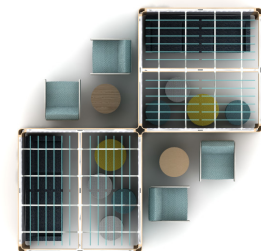

T100229

Footprint: 16' x 16'

List Price: \$94,996.00

NOTE: THIS SPECIFICATION IS FOR BUDGET PURPOSES. LIST PRICE

Qty	Part Number	Description	List	Ext. List
1	810-24RDT-20	X&O Tables 24x24x20 Tapered, Cylinder Table	\$3,489.00	\$3,489.00
1	810-24RDT-20	X&O Tables 24x24x20 Tapered, Cylinder Table	\$3,489.00	\$3,489.00
4	82041UL	Heya 29x34x33.5 Lounge Chair Armless With Low Back Surround, Upholstered Trim Rail	\$3,657.00	\$14,628.00
2	83043	Rowen Sofa w/ Arms, 84x29.75x28.75	\$4,743.00	\$9,486.00
3	F49058	Boost, Round Ottoman Small, 20.75 x 20.75 x 17.75	\$669.00	\$2,007.00
2	F49058	Boost, Round Ottoman Small, 20.75 x 20.75 x 17.75	\$716.00	\$1,432.00
1	F49058	Boost, Round Ottoman Small, 20.75 x 20.75 x 17.75	\$716.00	\$716.00
2	F49158	Boost, Round Ottoman Medium, 25.5 x 25.5 x 17.75	\$820.00	\$1,640.00
1	OB-4P	4 way Post	\$3,171.00	\$3,171.00
2	OB-84BMK	84" Beam Kit	\$1,678.00	\$3,356.00
6	OB-84FWRK	84" Full Wall Rail Kit	\$1,012.00	\$6,072.00
2	OB-84RBRK	84" Center Roof Beam Kits	\$1,752.00	\$3,504.00
8	OB-CMD	Ceiling Modules, 42" x 47.1875" x 5.1875" -- Use on 2X2 with an OB-84RBRK and 2X3 with an OB-126RBRK	\$1,329.00	\$10,632.00
2	OB-CP	Corner Post	\$1,951.00	\$3,902.00
2	OB-CP	Corner Post	\$1,951.00	\$3,902.00
2	OB-CP	Corner Post	\$1,951.00	\$3,902.00
12	OB-FWPF	42" Full Wall Panel - Fabric	\$663.00	\$7,956.00
4	OB-FWPW	42" Full Wall Panel - Veneer/HPL	\$976.00	\$3,904.00
8	OB-FWPW	42" Full Wall Panel - Veneer/HPL	\$976.00	\$7,808.00
			Total	\$94,996.00