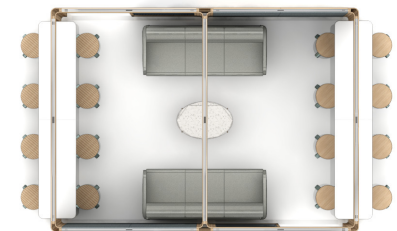

T100230

Footprint: 12' x 21'

List Price: \$68,475.00

NOTE: THIS SPECIFICATION IS FOR BUDGET PURPOSES. LIST PRICE

Qty	Part Number	Description	List	Ext. List
8	101057	Heidi 19.5x19.5x17 Stool	\$610.00	\$4,880.00
8	101159	Heidi Bar Stool	\$919.00	\$7,352.00
2	680-3	Evergreen Lounge Sofa 80x33x30	\$4,950.00	\$9,900.00
2	OB-12624RT	125.9375x24x1.125 Rectangle Worksurfaces ,Obeya	\$935.00	\$1,870.00
1	OB-126BMK	126" Beam Kit	\$2,360.00	\$2,360.00
2	OB-126WSRK	126" Table Wall Rail Kits	\$1,953.00	\$3,906.00
2	OB-84BMK	84" Beam Kit	\$1,678.00	\$3,356.00
2	OB-84FWRK	84" Full Wall Rail Kit	\$1,012.00	\$2,024.00
1	OB-CP	Corner Post	\$1,951.00	\$1,951.00
1	OB-CP	Corner Post	\$1,951.00	\$1,951.00
1	OB-CP	Corner Post	\$1,951.00	\$1,951.00
1	OB-CP	Corner Post	\$1,951.00	\$1,951.00
2	OB-FRWPM	42" Framed Metal Infill Wall Panel	\$3,984.00	\$7,968.00
4	OB-FWPF	42" Full Wall Panel - Fabric	\$715.00	\$2,860.00
3	OB-FWPW	42" Full Wall Panel - Veneer/HPL	\$976.00	\$2,928.00
1	OB-FWPW	42" Full Wall Panel - Veneer/HPL	\$976.00	\$976.00
2	OB-TP	T Post	\$2,906.00	\$5,812.00
1	RO-3624OV15H	Roo 36x24x15 Oval Coffee Table	\$4,479.00	\$4,479.00
			Total	\$68,475.00