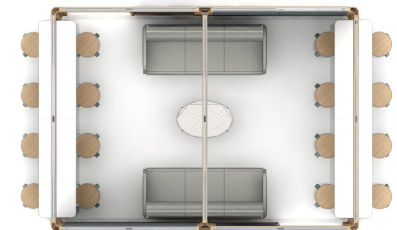

T100230

Footprint: 12' x 21'

List Price: \$66,824.00

NOTE: THIS SPECIFICATION IS FOR BUDGET PURPOSES. LIST PRICE CAN VARY BASED ON MATERIAL AND OPTION SELECTIONS.

Qty	Part Number	Description	List	Ext. List
1	RO-3624OV15H	Roo 36x24x15 Oval Coffee Table	\$4,307.00	\$4,307.00
2	OB-TP	T Post	\$2,794.00	\$5,588.00
3	OB-FWPW	42" Full Wall Panel - Veneer/HPL	\$938.00	\$2,814.00
1	OB-FWPW	42" Full Wall Panel - Veneer/HPL	\$938.00	\$938.00
4	OB-FWPF	42" Full Wall Panel - Fabric	\$691.00	\$2,764.00
2	OB-FRWPM	42" Framed Metal Infill Wall Panel	\$3,831.00	\$7,662.00
1	OB-CP	Corner Post	\$1,876.00	\$1,876.00
1	OB-CP	Corner Post	\$1,876.00	\$1,876.00
1	OB-CP	Corner Post	\$1,876.00	\$1,876.00
1	OB-CP	Corner Post	\$1,876.00	\$1,876.00
2	OB-84FWRK	84" Full Wall Rail Kit	\$973.00	\$1,946.00
2	OB-84BMK	84" Beam Kit	\$1,613.00	\$3,226.00
1	OB-126WSRK	126" Table Wall Rail Kits	\$1,878.00	\$1,878.00
1	OB-126WSRK	126" Table Wall Rail Kits	\$1,878.00	\$1,878.00
1	OB-126BMK	126" Beam Kit	\$2,269.00	\$2,269.00
2	OB-12624RT	125.9375x24x1.125 Rectangle Worksurfaces ,Obeya	\$899.00	\$1,798.00
2	680-3	Evergreen Lounge Sofa 80x33x30	\$4,730.00	\$9,460.00
8	101159	Heidi Bar Stool	\$952.00	\$7,616.00
8	101057	Heidi 19.5x19.5x17 Stool	\$647.00	\$5,176.00
			Total	\$66,824.00