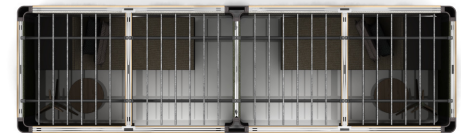

T100236

Footprint: 16' x 5'

List Price: \$55,900.00

NOTE: THIS SPECIFICATION IS FOR BUDGET PURPOSES. LIST PRICE CAN VARY BASED ON MATERIAL AND OPTION SELECTIONS.

Qty	Part Number	Description	List	Ext. List
2	WF-T16RD22H	Wyre Trapezoid Frame 16x16x22 Round End Table	\$778.00	\$1,556.00
2	TP-22x11	Throw Pillow 22 x 11	\$225.00	\$450.00
2	TP-18x18	Throw Pillow 18 x 18	\$248.00	\$496.00
2	RO-2267CR	Roo, Coat Rack, 22x22x66.5	\$1,124.00	\$2,248.00
2	OB-TP	T Post	\$2,794.00	\$5,588.00
6	OB-FWPW	42" Full Wall Panel - Veneer/HPL	\$938.00	\$5,628.00
4	OB-FWPF	42" Full Wall Panel - Fabric	\$691.00	\$2,764.00
4	OB-FWPF	42" Full Wall Panel - Fabric	\$756.00	\$3,024.00
2	OB-FRWPM	42" Framed Metal Infill Wall Panel	\$4,011.00	\$8,022.00
4	OB-CP	Corner Post	\$1,876.00	\$7,504.00
4	OB-CMSD	Ceiling Modules, 48.5" x 47.1875" x 5.1875" -Use on a 2X1 space with an OB-42RBRK	\$1,006.00	\$4,024.00
2	OB-84FWRK	84" Full Wall Rail Kit	\$973.00	\$1,946.00
2	OB-84BMK	84" Beam Kit	\$1,613.00	\$3,226.00
2	OB-42RBRK	42" Center Roof Beam Kits	\$1,100.00	\$2,200.00
3	OB-42FWRK	42" Full Wall Rail Kit	\$632.00	\$1,896.00
2	EG-722436ILC	The Edge 72x24x36 Idea Lounger with Cushion	\$2,664.00	\$5,328.00