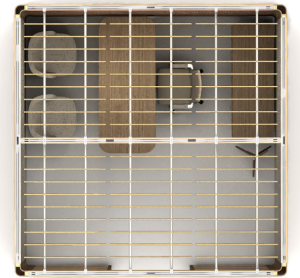

T100252

Footprint: 12' x 12'

carolina
an OFS company

#	Qty	Company	Catalogue	Part Number	Description
1	1	OFS	OAL	119-L6022FF	Ally Casegoods, 61.75"W X 22.25"D X 26.0625"H, File Drawer/File Drawer Credenza With Legs, Veneer Top
2	1	OFS	OAL	119-RT7230HAD	Ally Casegoods, 72"W x 30"D x 28"H, Symmetrical Rectangle, Height Adjustable Desk
3	1	OFS	OST	77016	Pur 23.75x24.5x37.5 Mid Back Swivel
4	2	OFS	OAL	119041	Ally Seating, 25.5"W x 26"D x 29.75"H, Slipper Chair - Single Textile
5	1	OFS	OAC	HCB	H Block Connector Allows junction of up to four jumpers
6	1	OFS	OAC	MCJ18M	18" Multi Circuit Jumper for 4 Wire Metal Conduit
7	1	OFS	OBY	OB-126BMK	Obeya, 126" Beam Kit
8	3	OFS	OBY	OB-126FWRK	Obeya, 126" Full Wall Rail Kit
9	1	OFS	OBY	OB-126RBRK	Obeya, 126" Center Roof Beam Kits
10	6	OFS	OBY	OB-CMT	Obeya, Ceiling Modules, 42" x 68.1875" x 5.1875" -- Use on 3X3 with an OB-126RBRK and 3X2 with an OB-84RBRK
11	2	OFS	OBY	OB-CP	Obeya, Corner Post
12	1	OFS	OBY	OB-CP	Obeya, Corner Post
13	1	OFS	OBY	OB-CP	Obeya, Corner Post
14	1	OFS	OBY	OB-DPLX1	Obeya, Duplex Receptacle Circuit I
15	1	OFS	OBY	OB-FRWPA	Obeya, 42" Framed Split Infill Wall Panel - Acrylic
16	1	OFS	OBY	OB-FRWPA	Obeya, 42" Framed Split Infill Wall Panel - Acrylic
17	1	OFS	OBY	OB-FWPF	Obeya, 42" Full Wall Panel - Fabric
18	2	OFS	OBY	OB-FWPF	Obeya, 42" Full Wall Panel - Fabric
19	6	OFS	OBY	OB-FWPF	Obeya, 42" Full Wall Panel - Fabric
20	9	OFS	OBY	OB-FWPW	Obeya, 42" Full Wall Panel - Veneer/HPL
21	1	OFS	OAC	PWF2M	4-wire electrical system Power In-Feed 6' Metal Conduit
22	1	OFS	OCC	RO-2267CR	Roo, Coat Rack, 22x22x66.5