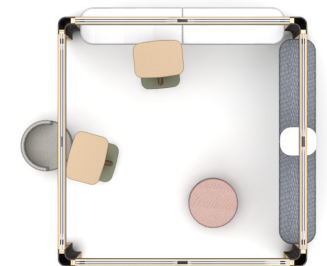

T100340

Footprint: 10' x 9'

List Price: \$20,461.00

NOTE: THIS SPECIFICATION IS FOR BUDGET PURPOSES. LIST PRICE

Qty	Part Number	Description	List	Ext. List
2	82T2015	Heya, 20x19x27 Pull Up Table	\$1,323.00	\$2,646.00
1	F49058	Boost, Round Ottoman Small, 20.75 x 20.75 x 17.75	\$632.00	\$632.00
1	F49358	Boost, Round Ottoman w/Back Small, 20.25 x 20.25 x 22.25	\$1,113.00	\$1,113.00
1	OB-84BC	84x14x10, Perch Wall Upholstered Cushions, Wedge shaped 2 cushions	\$1,172.00	\$1,172.00
1	OB-84BC	84x14x10, Perch Wall Upholstered Cushions, Wedge shaped 2 cushions	\$758.00	\$758.00
2	OB-84BMK	84" Beam Kit	\$1,678.00	\$3,356.00
2	OB-84BPRK	84" Bench & Perch Rail Kits	\$1,490.00	\$2,980.00
1	OB-CP	Corner Post	\$1,951.00	\$1,951.00
1	OB-CP	Corner Post	\$1,951.00	\$1,951.00
1	OB-CP	Corner Post	\$1,951.00	\$1,951.00
1	OB-CP	Corner Post	\$1,951.00	\$1,951.00
			Total	\$20,461.00