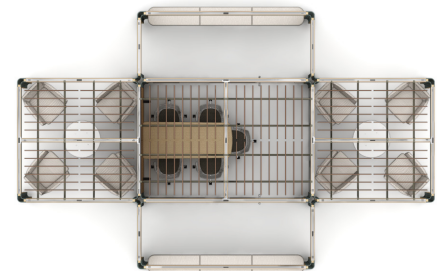

T100357

Footprint: 28' x 18'

List Price: \$137,821.00

NOTE: THIS SPECIFICATION IS FOR BUDGET PURPOSES. LIST PRICE

T100357

Qty	Part Number	Description	List	Ext. List
2	WF-B30RD17H	Wyre Bottle Frame 30x30x17 Round Coffee Table	\$1,041.00	\$2,082.00
2	OB-FWPF	42" Full Wall Panel - Fabric	\$677.00	\$1,354.00
2	OB-FWPC	42" Full Wall Panel - Cork	\$648.00	\$1,296.00
2	OB-CP	Corner Post	\$1,995.00	\$3,990.00
2	OB-CP	Corner Post	\$1,995.00	\$3,990.00
4	OB-CP	Corner Post	\$1,995.00	\$7,980.00
4	OB-CMT	Ceiling Modules, 42" x 68.1875" x 5.1875" -- Use on 3X3 with an OB-126RBRK and 3X2 with an OB-84RBRK	\$1,793.00	\$7,172.00
8	OB-CMD	Ceiling Modules, 42" x 47.1875" x 5.1875" -- Use on 2X2 with an OB-84RBRK and 2X3 with an OB-126RBRK	\$1,396.00	\$11,168.00
3	OB-84RBRK	84" Center Roof Beam Kits	\$1,791.00	\$5,373.00
1	OB-84GWF	84x1.25x83.5 Glass Wall, Includes 1/2" Thick Clear Glass	\$7,298.00	\$7,298.00
1	OB-84FWRK	84" Full Wall Rail Kit	\$1,035.00	\$1,035.00
7	OB-84BMK	84" Beam Kit	\$1,716.00	\$12,012.00
1	OB-7230ROT	72x29.5x29, Runoff Table - Veneer, HPL & Solid Surface	\$1,782.00	\$1,782.00
1	OB-4P	4 way Post	\$3,242.00	\$3,242.00
1	OB-4P	4 way Post	\$3,242.00	\$3,242.00
2	OB-4P	4 way Post	\$3,242.00	\$6,484.00
4	OB-42BMK	42" Beam Kit	\$1,102.00	\$4,408.00
1	OB-126GWD	126x1.25x83.5 Glass Door Wall, Includes 1/2" Thick Clear Glass	\$11,739.00	\$11,739.00
1	OB-126GWD	126x1.25x83.5 Glass Door Wall, Includes 1/2" Thick Clear Glass	\$11,739.00	\$11,739.00
2	OB-126BPRK	126" Bench & Perch Rail Kits	\$1,997.00	\$3,994.00
2	OB-126BMK	126" Beam Kit	\$2,413.00	\$4,826.00
2	OB-126BC	126x14x10, Bench Wall Upholstered Cushions, Wedge shaped 3 cushions	\$1,047.00	\$2,094.00
5	93015	Binx Low Back Swivel Chair	\$501.00	\$2,505.00
8	84016	Lona, 29.5 x 31.5 x 30, Swivel Chair	\$2,127.00	\$17,016.00