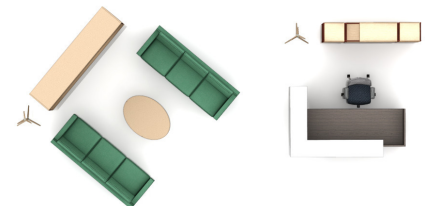

T100379

Footprint: 27' x 13'

List Price: \$45,962.00

NOTE: THIS SPECIFICATION IS FOR BUDGET PURPOSES. LIST PRICE

Qty	Part Number	Description	List	Ext. List
1	83-9020BC1221	Rowen, Bookcase 15"-30"-30"-15" Storage Sections	\$10,678.00	\$10,678.00
2	83043	Rowen Sofa w/ Arms, 84x29.75x28.75	\$4,950.00	\$9,900.00
1	87017	Zonal High Back	\$1,008.00	\$1,008.00
1	EL-B84SL	Element 92x56 Left Desk Shell	\$8,658.00	\$8,658.00
2	RO-2267CR	Roo, Coat Rack, 22x22x66.5	\$1,147.00	\$2,294.00
1	RO-4230OV15H	Roo 42x30x15 Oval Coffee Table	\$1,384.00	\$1,384.00
8	V-16WS	Vide, 15.875x15.25x2.25, Wood Storage Shelf	\$364.00	\$2,912.00
2	V-18BSC	Vide, 18x15x15.75, Base Storage Frame with Cabinet	\$751.00	\$1,502.00
2	V-18FS	Vide, 18x15x13, Full Height Stackable Storage Frame	\$339.00	\$678.00
8	V-18HS	Vide, 18x15x6.5, Half Height Stackable Storage Frame	\$301.00	\$2,408.00
1	V-30LS	Vide, 29.875x15.25x1, Leather Sling Shelf	\$643.00	\$643.00
2	V-30WS	Vide, 29.875x15.25x2.25, Wood Storage Shelf	\$453.00	\$906.00
1	V-42BSC	Vide, 42x15x15.75, Base Storage Frame with Cabinet	\$1,179.00	\$1,179.00
2	V-42FS	Vide, 42x15x13, Full Height Stackable Storage Frame	\$491.00	\$982.00
2	V-42HS	Vide, 42x15x6.5, Half Height Stackable Storage Frame	\$415.00	\$830.00