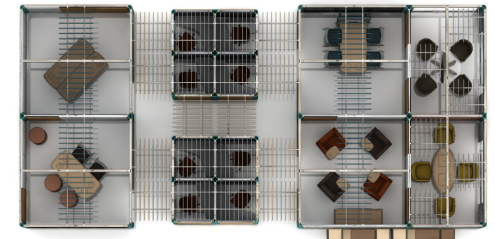

T100380

Footprint: 48' x 25'

List Price: \$482,403.00

NOTE: THIS SPECIFICATION IS FOR BUDGET PURPOSES. LIST PRICE

Qty	Part Number	Description	List	Ext. List
4	108137	Cinque 24x25.25x33.25 Mid-Back Guest	\$2,317.00	\$9,268.00
2	38131	Genus, High Density Bar Height Stool	\$476.00	\$952.00
4	38131	Genus, High Density Bar Height Stool	\$509.00	\$2,036.00
1	82DS4169UU	Heya 41x28.5/21.5x69.5 Upholstered/Upholstered Media Screen	\$3,765.00	\$3,765.00
1	82RT6630B	Heya, 4 Seats 66x30x42 Bar Height Square And Rectangular	\$3,393.00	\$3,393.00
2	82RT7224	Heya, 2 Seats 72x24x29 Desk Height Rectangular Table	\$2,138.00	\$4,276.00
1	82T6636	Heya 66x35.5x29 Desk Height Media Screen Table Top	\$1,854.00	\$1,854.00
1	83-6026FS	Rowen, File/Open Storage Credenza 60.25x20x26	\$3,789.00	\$3,789.00
8	85015-M	Harpin 19.5x22.75x35.25 Mid Back, Upholstered, Swivel Base	\$739.00	\$5,912.00
4	92015	Kasura Chair, 25x25.5x31.5, Swivel Low Back	\$2,280.00	\$9,120.00
2	97141	Ani Lounge / Low Leg / Arm 30.5 x 28 x 30.5-32	\$2,256.00	\$4,512.00
2	97141	Ani Lounge / Low Leg / Arm 30.5 x 28 x 30.5-32	\$2,385.00	\$4,770.00
1	ASK4218	Intermix 42x18x27.75 Deuce Base Kit for 72" Rect. or Racetrack	\$1,205.00	\$1,205.00
1	BK-42RD29G	Beck, Conference Table w/ Glass Top, 42"W x 42"D x 29"H	\$4,167.00	\$4,167.00
1	CC-V6030VT	Intermix 60x30x1.1875 Oval Top, 2" Flat Knife Edge	\$1,765.00	\$1,765.00
3	F49558	Boost, Round Ottoman Barstool, 20.75 x 20.75 x 29.75	\$802.00	\$2,406.00
2	HCB	H Block	\$30.00	\$60.00
2	MCJ120M	120" Multi Circuit Jumper For 4-Wire Metal Conduit	\$134.00	\$268.00
4	MCJ18M	18" Multi Circuit Jumper For 4-Wire Metal Conduit	\$62.00	\$248.00
2	MCJ46M	46" Multi Circuit Jumper For 4-Wire Metal Conduit	\$81.00	\$162.00
2	MCJ72M	72" Multi Circuit Jumper For 4-Wire Metal Conduit	\$102.00	\$204.00
4	OB-126BMK	126" Beam Kit	\$2,413.00	\$9,652.00
2	OB-126BMK	126" Beam Kit	\$2,413.00	\$4,826.00
2	OB-126BMK	126" Beam Kit	\$3,314.00	\$6,628.00
2	OB-126CKF	126" Sliding Folding Curtains	\$5,177.00	\$10,354.00
8	OB-126FWRK	126" Full Wall Rail Kit	\$1,415.00	\$11,320.00
1	OB-126GWD	126x1.25x83.5 Glass Door Wall, Includes 1/2" Thick Clear Glass	\$11,739.00	\$11,739.00
1	OB-126GWD	126x1.25x83.5 Glass Door Wall, Includes 1/2" Thick Clear Glass	\$11,739.00	\$11,739.00
6	OB-126RBRK	126" Center Roof Beam Kits	\$2,536.00	\$15,216.00
8	OB-42BMK	42" Beam Kit	\$1,102.00	\$8,816.00
8	OB-42CKF	42" Sliding Folding Curtains	\$1,979.00	\$15,832.00
16	OB-42FWRK	42" Full Wall Rail Kit	\$672.00	\$10,752.00
4	OB-4624WTR	45.5x23.5x1.125 Wedge Right Hand Full Wall Panel Worksurfaces	\$406.00	\$1,624.00
4	OB-4649STL	45.5x49x1.125 Sweep Left Hand Full Wall Panel Worksurfaces	\$685.00	\$2,740.00
3	OB-4P	4 way Post	\$3,242.00	\$9,726.00
1	OB-84BMK	84" Beam Kit	\$1,716.00	\$1,716.00
2	OB-84FWRK	84" Full Wall Rail Kit	\$1,035.00	\$2,070.00
1	OB-84GWF	84x1.25x83.5 Glass Wall, Includes 1/2" Thick Clear Glass	\$7,298.00	\$7,298.00
6	OB-CMD	Ceiling Modules, 42" x 47.1875" x 5.1875" -- Use on 2X2 with an OB-84RBRK and 2X3 with an OB-126RBRK	\$1,042.00	\$6,252.00
8	OB-CMS	Ceiling Modules, 48.5" x 52.5" x 5.1875" -- Use on 1X1 (No roof beam kit needed)	\$1,330.00	\$10,640.00
10	OB-CMS	Ceiling Modules, 48.5" x 52.5" x 5.1875" -- Use on 1X1 (No roof beam kit needed)	\$1,647.00	\$16,470.00
8	OB-CMT	Ceiling Modules, 42" x 68.1875" x 5.1875" -- Use on 3X3 with an OB-126RBRK and 3X2 with an OB-84RBRK	\$1,983.00	\$15,864.00
1	OB-CP	Corner Post	\$1,995.00	\$1,995.00
4	OB-CP	Corner Post	\$1,995.00	\$7,980.00
2	OB-CP	Corner Post	\$1,995.00	\$3,990.00
5	OB-CP	Corner Post	\$1,995.00	\$9,975.00
1	OB-CP	Corner Post	\$1,995.00	\$1,995.00
1	OB-CP	Corner Post	\$1,995.00	\$1,995.00
1	OB-CP	Corner Post	\$1,995.00	\$1,995.00
1	OB-CP	Corner Post	\$1,995.00	\$1,995.00
4	OB-DPLX1	Duplex Receptacle Circuit I	\$63.00	\$252.00
4	OB-DPLX2	Duplex Receptacle Circuit II	\$63.00	\$252.00
2	OB-FRW PAC	42x2.75x83, Framed Acoustic Infill Wall Panel	\$4,401.00	\$8,802.00
2	OB-FRW PAC	42x2.75x83, Framed Acoustic Infill Wall Panel	\$4,401.00	\$8,802.00
6	OB-FRWPM	42" Framed Metal Infill Wall Panel	\$4,073.00	\$24,438.00