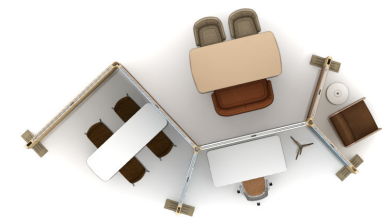

T100464

Footprint: 13' x 24'

List Price: \$90,297.00

NOTE: THIS SPECIFICATION IS FOR BUDGET PURPOSES. LIST PRICE

Qty	Part Number	Description	List	Ext. List
1	MCJ120M	120" Multi Circuit Jumper For 4-Wire Metal Conduit	\$140.00	\$140.00
1	MCJ46M	46" Multi Circuit Jumper For 4-Wire Metal Conduit	\$85.00	\$85.00
3	OB-42FWRK	42" Full Wall Rail Kit	\$702.00	\$2,106.00
3	OB-84FWRK	84" Full Wall Rail Kit	\$1,082.00	\$3,246.00
1	OB-CP	Corner Post	\$2,085.00	\$2,085.00
1	OB-DPLX1	Duplex Receptacle Circuit I	\$66.00	\$66.00
1	OB-DPLX2	Duplex Receptacle Circuit II	\$66.00	\$66.00
1	OB-FWPF	42" Full Wall Panel - Fabric	\$757.00	\$757.00
1	OB-FWPF	42" Full Wall Panel - Fabric	\$705.00	\$705.00
1	OB-FWPF	42" Full Wall Panel - Fabric	\$1,352.00	\$1,352.00
2	OB-FWPF	42" Full Wall Panel - Fabric	\$1,300.00	\$2,600.00
2	OB-FWPF	42" Full Wall Panel - Fabric	\$1,300.00	\$2,600.00
3	OB-FWPF	42" Full Wall Panel - Fabric	\$1,300.00	\$3,900.00
2	OB-FWPMB	42" Full Wall Panel - Marker Board	\$855.00	\$1,710.00
6	OB-FWPW	42" Full Wall Panel - Veneer/HPL	\$1,043.00	\$6,258.00
4	OB-ILP	In-Line Post	\$3,779.00	\$15,116.00
2	OB-YP120	Y Post 120 Degrees	\$3,397.00	\$6,794.00
1	PWF2M	Power In-feed with 6' Cord	\$115.00	\$115.00
1	82RT7224B	Heya, 4 Seats 72x24x42 Bar Height Square And Rectangular	\$3,338.00	\$3,338.00
1	82RT7236B	Heya, 6 Seats 72x36x42 Bar Height Square And Rectangular	\$3,777.00	\$3,777.00
1	RO-2267CR	Roo, Coat Rack, 22x22x66.5	\$1,260.00	\$1,260.00
1	ST-18RET	Strap 18x18x18x Round End Table with Powder Coat Base	\$956.00	\$956.00
1	EW-6030RT	Eleven Wood, 60" W x 30" D, Rectangular table	\$2,683.00	\$2,683.00
1	NSCH-1013480	Heya Seating 29"W X 34"D X 33.5"H Standard Size ----- #82041UL armless chair w/low surround. Metal legs(RUST). No caster(X9). Cushion and upholstered trim rail in above grade 18 Garrett Vintage Elk leather. Surround in grade 8 Maharam Beck Argil. Surround cap in Dakar Cera Latte.	\$9,899.00	\$9,899.00
4	85058-L	Harpin 18.5x21x41.75 Low Back Upholstered Bar Stool	\$1,214.00	\$4,856.00
2	92151	Kasura Bar Stool Single, 24.5x24.5x41.75	\$2,421.00	\$4,842.00
1	NSCH-1013482	Kasura Seating 24.5"W X 24.5"D X 41.75"H Standard Size ----- #92152 bar stool double. Base(STON). Footrail(MTCHB). In above grade 18 Garrett Vintage Elk.	\$8,299.00	\$8,299.00
1	93015	Binx Low Back Swivel Chair	\$686.00	\$686.00
			<b>Total</b>	<b>\$90,297.00</b>