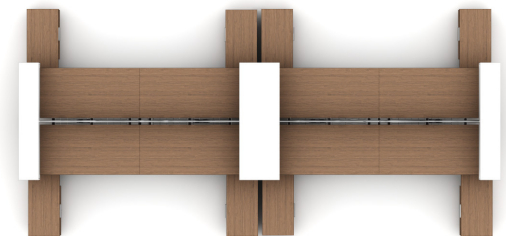

T200005

Footprint: 24' x 11'

List Price: \$46,636.00

NOTE: THIS SPECIFICATION IS FOR BUDGET PURPOSES. LIST PRICE CAN VARY BASED ON MATERIAL AND OPTION SELECTIONS.

Qty	Part Number	Description	List	Ext. List
4	DPX8W1	Duplex Receptacles Circuit I	\$23.00	\$92.00
4	DPX8W2	Duplex Receptacles Circuit II	\$23.00	\$92.00
4	DPX8W3	Duplex Receptacles Circuit III	\$23.00	\$92.00
4	DPX8W4	Duplex Receptacles Circuit IV (isolated and dedicated)	\$23.00	\$92.00
1	EN-LWM1	Eleven Silver Leg Wire Manager	\$261.00	\$261.00
1	ENW-28870DFEB8	Eleven Base-use w/ (8) ENW-6030MCT, 3 storage boxes: 2 outside ends, 1 center	\$10,783.00	\$10,783.00
4	ENW-6019FSL	Eleven 60W 19D 20.5H Floor Storage Box/Lateral File Drawers on Left	\$2,766.00	\$11,064.00
4	ENW-6019FSR	Eleven 60W 19D 20.5H Floor Storage Box/Lateral File Drawers on Right	\$2,766.00	\$11,064.00
8	ENW-6030MCT	Eleven 59.875W 30D Worksurface	\$511.00	\$4,088.00
2	ENW-7012PSB	Eleven End Storage Box-use w/ 30D tops	\$1,042.00	\$2,084.00
1	ENW-7024PSB	Eleven Center Storage Box-use w/ 30D tops	\$1,042.00	\$1,042.00
1	ENW-A240TKD4	Eleven Toolrail Kit-use w/ storage & 1D privacy panel-(4) 60"	\$1,396.00	\$1,396.00
4	ENW-PVPA-59.63/12.81	Eleven Privacy Panel-Frosted Acrylic 59.625W 12.8125H	\$486.00	\$1,944.00
1	PS-288PK4E8-4	Economy Power Kit, (3) 60" wide power jumper, use with 288" wide table	\$991.00	\$991.00
1	PWF3L120	8-wire electrical system, Power In-Feed, Liquid Tight Conduit	\$274.00	\$274.00
1	WM-240CBKT-4	Four Baskets, use on Double Sided Table with Eight 60"W Tops	\$1,277.00	\$1,277.00