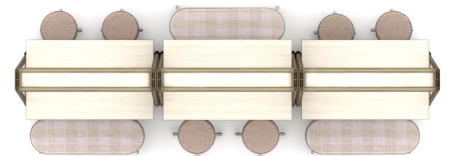

T200005

Footprint: 14' x 5'

carolina
an OFS company

#	Qty	Company	Catalogue	Part Number	Description
1	1	OFS	OCC	13-55WS-B	Kaleid, Double Sided Workstation, Bar Height, 55.5x32x76
2	2	OFS	OCC	13-55WS-D	Kaleid, Double Sided Workstation, Desk Height, 55.5x32x76
3	4	OFS	OFT	20-051	Fleet, 20x20x18.5, Stationary Desk Height Stool
4	2	OFS	OFT	20-052	Fleet, 46.5x15x18.5, Stationary Desk Height Bench
5	2	OFS	OFT	20-351	Fleet, 20.25x20.25x30.5Stationary Bar Height Stool
6	1	OFS	OFT	20-352	Fleet, 46.5x17.75x30.5, Stationary Bar Height Bench