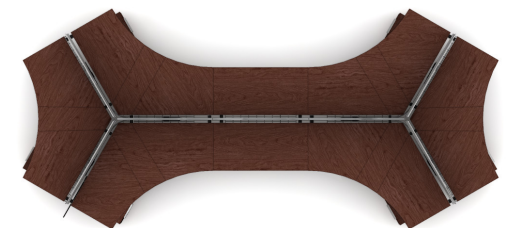

T200009

Footprint: 24' x 12'

List Price: \$43,298.00

NOTE: THIS SPECIFICATION IS FOR BUDGET PURPOSES. LIST PRICE CAN VARY BASED ON MATERIAL AND OPTION SELECTIONS.

Qty	Part Number	Description	List	Ext. List
3	DPX8W1	Duplex Receptacles Circuit I	\$23.00	\$69.00
3	DPX8W2	Duplex Receptacles Circuit II	\$23.00	\$69.00
3	DPX8W3	Duplex Receptacles Circuit III	\$23.00	\$69.00
3	DPX8W4	Duplex Receptacles Circuit IV (isolated and dedicated)	\$23.00	\$69.00
1	EN-LWM1	Eleven Silver Leg Wire Manager	\$261.00	\$261.00
6	ENW-1619MP	Eleven Mobile Pedestal, Box/File, Finished top, 15.625W 19.25D 21.375H	\$964.00	\$5,784.00
1	ENW-240111TC6-48	Eleven Base-use w/ (6) ENW-8345CU & (2) ENW-4824BR	\$14,760.00	\$14,760.00
2	ENW-4824BR	Eleven 48W 24D Bridge Worksurface	\$610.00	\$1,220.00
6	ENW-8345CU	Eleven 83.125W 47.75D Tri Cluster Worksurface (120 degree)	\$1,399.00	\$8,394.00
1	ENW-ATRI48TKA6	Eleven Toolrail Kit-use w/ 1/4D privacy panels-(7) 48" Toolrails	\$2,788.00	\$2,788.00
7	ENW-PVPG-47.63/18.81	Eleven Privacy Panel-Glass 47.625W 18.8125H	\$839.00	\$5,873.00
1	PS-TRPKE6-8	Economy Power Kit-(4) 42" & (1) 84" power jumpers incl, use w/ 6-user tri cluster table	\$1,775.00	\$1,775.00
1	PWF3L120	8-wire electrical system, Power In-Feed, Liquid Tight Conduit	\$274.00	\$274.00
1	WM-TRCBKT-7	Seven Baskets, use on Six User Tri Cluster Table	\$1,893.00	\$1,893.00
			Total	\$43,298.00