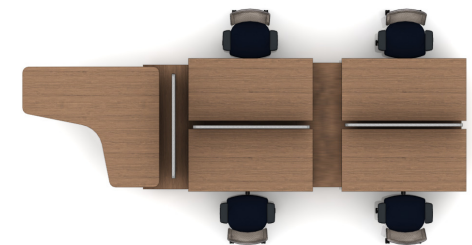

T200012

Footprint: 18' x 9'

List Price: \$32,297.00

NOTE: THIS SPECIFICATION IS FOR BUDGET PURPOSES. LIST PRICE

| Qty | Part Number | Description | List | Ext. List |
|-----|----------------|-------------------------------------------------------------------------------------------|--------------|--------------------|
| 1 | 34-5020PP | Aptos 50x1.44x19.5 Surface Mount Privacy Panel, Fabric | \$1,458.00 | \$1,458.00 |
| 2 | 34-5620PP | Aptos 38x1.44x19.5 Surface Mount Privacy Panel, Fabric | \$1,634.00 | \$3,268.00 |
| 1 | 34-6006FHWC1 | 60"W Fixed Height Panel Base | \$2,697.00 | \$2,697.00 |
| 4 | 34-6030FHRT | 60"W x 30"D Fixed Height Open Plan Worksurface, Rectangle | \$1,366.00 | \$5,464.00 |
| 1 | 34-6030FHWC5 | 60"W x 30"D Fixed Height Middle Cabinet With End Storage | \$3,957.00 | \$3,957.00 |
| 2 | 34-60PRB | Aptos 50x6x1.75 Cross Rail, use with 60" worksurfaces | \$708.00 | \$1,416.00 |
| 1 | 34-6860HALSTDM | 68" x 60" Height Adjustable Sweep Top Managerial Desk, Veneer, Left, 30" D Low Ht Cabinet | \$9,929.00 | \$9,929.00 |
| 4 | 3615M | Genus, High Back, Mesh Back & Upholstered Seat | \$855.00 | \$3,420.00 |
| 1 | WM-P44 | 44"W P.E.T. Wire Manager | \$216.00 | \$216.00 |
| 2 | WM-P44CR | 44"W P.E.T. Wire Manager w/ Mounting Hardware, Use with 60" and 66" Worksurfaces | \$236.00 | \$472.00 |
| | | | Total | \$32,297.00 |