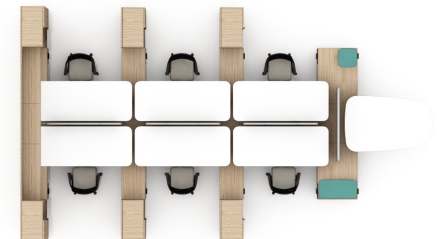

T200014

Footprint: 26' x 15'

List Price: \$123,052.00

NOTE: THIS SPECIFICATION IS FOR BUDGET PURPOSES. LIST PRICE

Qty	Part Number	Description	List	Ext. List
6	16015	Flexxy 25x24.5x37-40.75 Mid Back Swivel with Mesh Back	\$1,145.00	\$6,870.00
1	34-1414SC	Aptos 14x14x1.75 Cushion	\$354.00	\$354.00
1	34-2914SC	Aptos 29x14x1.75 Cushion	\$379.00	\$379.00
1	34-3015WS	Aptos 30x14.5x14.5 Wall Org, Open Shelf	\$901.00	\$901.00
1	34-3018HAWC4	Aptos 30x18x22.25 Ht Adj End Cabinet, Closed Back	\$4,175.00	\$4,175.00
2	34-3018HAWC5	Aptos 30x18x22.25 Ht Adj Middle Cabinet	\$5,131.00	\$10,262.00
1	34-3030HAWC4	Aptos 30x30x22.25 Ht Adj End Cabinet, Closed Back	\$4,640.00	\$4,640.00
2	34-3042LSC1S	Aptos 30x17.88x42 Lft Hinged Door, Open Rt Privacy Ht Storage	\$3,268.00	\$6,536.00
2	34-3042RSC1S	Aptos 30x17.88x42 Rt Hinged Door, Open Lft Privacy Ht Storage	\$3,268.00	\$6,536.00
1	34-3068LSC1S	Aptos 30x17.88x68.25 Lft Hinged Door, Open Rt Tall Storage	\$3,697.00	\$3,697.00
1	34-3068RSC1S	Aptos 30x17.88x68.25 Rt Hinged Door, Open Lft Tall Storage	\$3,697.00	\$3,697.00
2	34-4215WS	Aptos 42x14.5x14.5 Wall Org, Open Shelf	\$1,154.00	\$2,308.00
2	34-4230SGC8	Aptos 42x30x22.25 Box/File & Open Shared Floor Storage	\$5,010.00	\$10,020.00
4	34-5620PP	Aptos 38x1.44x19.5 Surface Mount Privacy Panel, Fabric	\$1,634.00	\$6,536.00
1	34-6642WTEC	Aptos 66x42x1.19 Wedge SS Elevated Runoff Top	\$5,009.00	\$5,009.00
6	34-7230HASRTC	Aptos 72x30x1.19 Ht Adj Worksurface, Soft Rectangle Corian	\$4,633.00	\$27,798.00
3	34-72PRB-4	Aptos 62x6x5 Cross Rail, Basic Power, use with 72" worksurfaces	\$1,095.00	\$3,285.00
2	34-DFS	Aptos 4.2x4.2x6.06 Duofoil Standoff	\$203.00	\$406.00
3	34-L4218FSL2	Aptos 42x18x22.25 Low Ht Open Lft, Box/File Rt Floor Storage	\$2,839.00	\$8,517.00
3	34-L4218FSR2	Aptos 42x18x22.25 Low Ht Open Rt, Box/File Lft Floor Storage	\$2,839.00	\$8,517.00
1	34-TFC	Aptox 10x10x28.31 Trifoil Column	\$361.00	\$361.00
3	DPX8W1	Duplex Receptacles Circuit I	\$23.00	\$69.00
3	DPX8W2	Duplex Receptacles Circuit II	\$23.00	\$69.00
3	DPX8W3	Duplex Receptacles Circuit III	\$23.00	\$69.00
3	DPX8W4	Duplex Receptacles Circuit IV (isolated & dedicated)	\$23.00	\$69.00
2	MCJ8W48M	48" Multi Circuit Jumper for 8 Wire Metal Conduit	\$129.00	\$258.00
1	PWF3M120	8-wire electrical system, Power In-Feed, Metal Conduit	\$223.00	\$223.00
3	WM-44CBKCR-1	Cable Basket Kit - (1) basket, use with 72" & 66" open plan worksurfaces	\$497.00	\$1,491.00
			<b>Total</b>	<b>\$123,052.00</b>