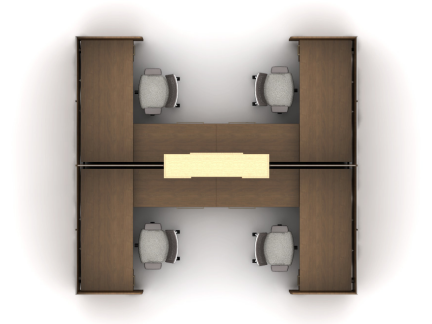

T200041

Footprint: 13' x 12'

**carolina**  
an OFS company

#	Qty	Company	Catalogue	Part Number	Description
1	4	OFS	OST	3615E	Genus, High Back, Elastomer Back & Upholstered Seat
2	1	OFS	FST	6-6015SORG4B	Staks, 60W 15H Shared Organizer, 2 openings per side, centered/split
3	4	OFS	FST	6-MCT-70.5/30	Staks, 70.5"W x 30"D x 1"H, Rectangular Worksurface
4	4	OFS	FST	6-MCT-78/22	Staks, 78"W x 22"D x 1"H, Rectangular Worksurface
5	4	OFS	FST	6-NL2419MPD6	Staks, Low Height Open Shelf Pedestal No Riser Support, Use with 22"D Worksurfaces, 24"W x 18.625"D x 21.875"H
6	4	OFS	FST	6-NL2419MPD6	Staks, Low Height Open Shelf Pedestal No Riser Support, Use with 22"D Worksurfaces, 24"W x 18.625"D x 21.875"H
7	4	OFS	FST	6-NL3019MPD8	Staks, Low Height Box/File Pedestal No Riser Support, Use with 22"D Worksurfaces, 30"W x 19.375"D x 21.875"H
8	4	OFS	FST	6-NW1227MPD1	Staks, Worksurface Height Box/Box/File Pedestal No Riser Support, Use with 30"D Worksurfaces, 12"W x 27.375"D x 27.875"H
9	2	OFS	FST	6-PAN-42/30	Staks, 42" x 30" Spine or Divider Wall
10	2	OFS	FST	6-PAN-48/36.5	Staks, 48 x 36.5 Spine or Divider Wall
11	2	OFS	FST	6-PAN-48/36.5	Staks, 48 x 36.5 Spine or Divider Wall
12	2	OFS	FST	6-PAN-48/37	Staks, 48" x 37" Spine or Divider Wall
13	2	OFS	FST	6-PAN-48/37	Staks, 48" x 37" Spine or Divider Wall
14	2	OFS	FST	6-PAN-48/37	Staks, 48" x 37" Spine or Divider Wall
15	2	OFS	FST	6-PAN-48/37	Staks, 48" x 37" Spine or Divider Wall
16	2	OFS	FST	6-PAN-48/49.5	Staks, 48 x 49.5 Spine or Divider Wall
17	4	OFS	FST	6-PVPG-35.5/10	Staks, 35.5W 10H Privacy Panel, Double Sided Frosted Glass - for use w/ Routed Panel
18	4	OFS	FST	6-PVPG-36/10	Staks, 36W 10H Privacy Panel, Double Sided Frosted Glass - for use w/ Routed Panel
19	2	OFS	FST	6-PVPG-48.5/10	Staks, 48.5W 10H Privacy Panel, Double Sided Frosted Glass - for use w/ Routed Panel
20	4	OFS	FST	6-RSP-26/9.5	Staks, 4.9375" T Riser Support Panel for 30"D Top
21	3	OFS	FST	DPX8W1	Duplex Receptacles Circuit I
22	1	OFS	FST	DPX8W1	Duplex Receptacles Circuit I
23	3	OFS	FST	DPX8W4	Duplex Receptacles Circuit IV (isolated and dedicated)
24	1	OFS	FST	DPX8W4	Duplex Receptacles Circuit IV (isolated and dedicated)
25	1	OFS	FST	DSCGB-1	Wire Pass Thru Grommet for Spine or Divider Wall
26	2	OFS	FST	FTR10B	49-73.9375"W x 1"D x 18"H, Fabric Tackboard w/ Rounded Corners For Spine/Divider Wall
27	1	OFS	FST	MCJ8W18M	18" Multi Circuit Jumper for 8 Wire Metal Conduit
28	2	OFS	FST	MCJ8W78M	78" Multi Circuit Jumper for 8 Wire Metal Conduit
29	8	OFS	FST	OWSBKT30	Open Cantilever Worksurface Bracket for 30" Top
30	8	OFS	FST	PBBKT1	Power Block Bracket
31	1	OFS	FST	PCK-1	T connector kit for (3) 42" or 48" tall spine or divider wall panels
32	1	OFS	FST	PCK-1	T connector kit for (3) 42" or 48" tall spine or divider wall panels
33	3	OFS	FST	PCK-3	Inline panel to panel connector kit for 42" or 48" tall spine or divider wall panels
34	4	OFS	FST	PCK-3	Inline panel to panel connector kit for 42" or 48" tall spine or divider wall panels
35	4	OFS	FST	PCK-4	T and L connector kit for (2) 42" or 48" tall spine or divider wall panels
36	20	OFS	FST	PEDBKT-1	Pedestal to Wall Bracket (Z Shaped)
37	8	OFS	FST	PEDBKT-2	Pedestal to Wall Bracket (L Shaped)
38	3	OFS	FST	PFBKT-1	Press Fit Bracket
39	4	OFS	FST	PHBD1	Double Half Power Block for Receptacles
40	1	OFS	FST	PWF3L120	8-wire electrical system, Power In-Feed, Liquid Tight Conduit
41	4	OFS	OAC	WBT33H	Wire basket manager Channel Silver 33.125W
42	4	OFS	FST	WSBKTC	Mini Concealed Cantilever Worksurface Bracket