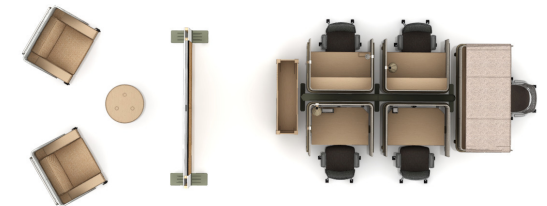

T200048

Footprint: 28' x 11'

List Price: \$93,917.00

NOTE: THIS SPECIFICATION IS FOR BUDGET PURPOSES. LIST PRICE

Qty	Part Number	Description	List	Ext. List
2	WM-HA6	48"H Fabric Wire Manager	\$96.00	\$192.00
1	CC-W4834PB	48x14x34, Planter Box	\$2,751.00	\$2,751.00
1	PS-100BE	Power Supply, Beech Wood Shell with Clear Finish, 1 power outlet, 1 USB-A outlet, 1 USB-C outlet, 9' braided (dusk) cord, UL listed	\$360.00	\$360.00
1	PS-55W	5.4375x3.375x2.125 White Power Supply with USB ports	\$204.00	\$204.00
1	PS-60W	White power supply (2) 15 amp power outlets (2) 2.1 amp USB charging ports	\$354.00	\$354.00
1	PS-64W	White power supply (2) 15 amp outlets (2) 15 amp outlets (2) 2.1 amp USB charging port, 10' cord length	\$346.00	\$346.00
1	PS-87W	White, Mobile Table Top Unit, 10 Foot Cord, (1) Power Outlet, (1) USB Charging Port, Blue Tooth Speaker	\$780.00	\$780.00
1	A-48A	Agile, Add-on Unit, 48x18x26.75	\$1,453.00	\$1,453.00
1	A-48S	Agile, Starter Unit, 51x18x26.75	\$1,513.00	\$1,513.00
2	A-MEC	Agile, Modular End Cap	\$191.00	\$382.00
2	DPX8WC1	20 Amp Circuit I Duplex Receptacle, For Use with Eight Wire Four Circuit System	\$28.00	\$56.00
2	DPX8WC2	20 Amp Circuit II Duplex Receptacle, For Use with Eight Wire Four Circuit System	\$28.00	\$56.00
2	DPX8WC3	20 Amp Circuit III Duplex Receptacle, For Use with Eight Wire Four Circuit System	\$28.00	\$56.00
2	DPX8WC4	20 Amp Circuit IV (Isolated & Dedicated) Duplex Receptacle, For Use with Eight Wire Four Circuit System	\$28.00	\$56.00
1	MCJ8W38M	Power Jumper For 48" Straight Run Connection & 48" to 60", 66" or 72" Configurable Connection to Two Duplex Unit, 54" to 60", 66" or 72" Straight Run Connection to Two Duplex Units, for Eight-Wire Metal Conduit	\$117.00	\$117.00
1	PWF3L120	Liquid Tight Conduit 10' Cord	\$286.00	\$286.00
1	OB-84FWRK	84" Full Wall Rail Kit	\$1,082.00	\$1,082.00
2	OB-FWPC	42" Full Wall Panel - Cork	\$815.00	\$1,630.00
2	OB-FWPMB	42" Full Wall Panel - Marker Board	\$855.00	\$1,710.00
2	OB-ILP	In-Line Post	\$3,779.00	\$7,558.00
2	82-4253WS	Heya, 42.75x34.5x53, Single Workstation	\$7,298.00	\$14,596.00
2	82-4261WS	Heya, 42.75x34.5x61, Single Workstation	\$9,523.00	\$19,046.00
1	82-6967WS-C	Heya, 69x34.5x80.5, Double Workstation w/Canopy	\$13,260.00	\$13,260.00
1	BI-25RMT	Bistro 24.8125x24.8125x19.6875 Round Magazine Table	\$1,540.00	\$1,540.00
2	82441U	Heya 40.75x32.5x53 Lounge Chair w/ Arms & Partial Surround, Upholstered Trim Rail	\$8,870.00	\$17,740.00
1	82ABK	Bag Knob	\$171.00	\$171.00
1	82ACH	Coat Hook	\$137.00	\$137.00
2	82ALP	360 Degree Rotating Lamp, w/ 15' Power Cord	\$467.00	\$934.00
1	82APH	3.375x5.375x10, Pen Holder	\$185.00	\$185.00
4	87017	Zonal High Back	\$1,098.00	\$4,392.00
1	93055	Binx Low Back Swivel Stool	\$974.00	\$974.00