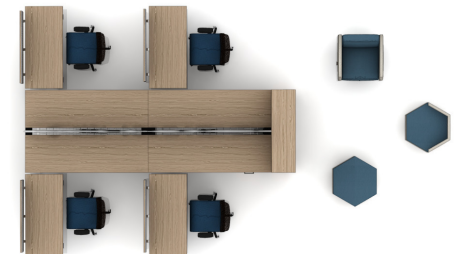

T200087

Footprint: 21' x 13'

List Price: \$33,511.00

NOTE: THIS SPECIFICATION IS FOR BUDGET PURPOSES. LIST PRICE

Qty	Part Number	Description	List	Ext. List
1	6-1619MP8	Mobile Pedestal, Box/File, Unfinished top, 15.625"W x 19.25"D x 20.4375"H	\$816.00	\$816.00
1	6-1619SC2	Seat Cushion for Mobile Peds MP4 & MP6, 15.625"W x 19.25"C x 1.5"H	\$232.00	\$232.00
1	6-30CHBA1	Center H Base for 22"D Worksurface	\$537.00	\$537.00
1	6-4842ESB	48.125" x 14" End Storage Bookcase	\$1,251.00	\$1,251.00
1	6-48HBA3	H Leg Support for 22"D or 30"D Worksurface, for Worksurface Extension	\$1,178.00	\$1,178.00
1	6-A144TRKA2	Toolrail Kit, For use with Full Privacy Panels with 1/4" thick privacy panel - (2) 72" Toolrails	\$1,444.00	\$1,444.00
4	6-MCT-48/22	48W 22D Rectangular Worksurface	\$338.00	\$1,352.00
4	6-MCT-72/22	72W 22D Rectangular Worksurface	\$431.00	\$1,724.00
2	6-PVPA-71.63/18.81	Privacy Panels - Frosted Acrylic, 71.625 x 18.8125	\$791.00	\$1,582.00
4	7107M	HB, Mid Back, Mesh Back	\$1,097.00	\$4,388.00
4	A-WEMT-4223.75	42x1.5x23.75, TFL Worksurface Edge Modesty w/Tackboard	\$686.00	\$2,744.00
4	DPX8W1	Duplex Receptacles Circuit I	\$23.00	\$92.00
4	DPX8W2	Duplex Receptacles Circuit II	\$23.00	\$92.00
1	F49156-R	Boost, Hex Ottoman Medium w/Removable Top, 29.25 x 25.5 x 17.75	\$974.00	\$974.00
1	F49456	Boost, Hex Ottoman w/Back Medium, 28.75 x 25 x 22.25	\$869.00	\$869.00
1	F78047-MAA	Coact, Club Chair, Low back Double Arm	\$1,559.00	\$1,559.00
4	HA4824CP	Center Column Adjustable Height, Use with 48" x 24" or smaller in depth rectangular top, (1-KIT)	\$2,572.00	\$10,288.00
1	HSBKT4	Hanging Bracket	\$171.00	\$171.00
12	OWSBKT14	11x1.5x7, Open Cantilever Worksurface Bracket For TFL Modesty Panels	\$30.00	\$360.00
1	PS-144PK4E4-4	Economy Power Kit, (1) 60" wide power jumper included, use with 144" wide table	\$426.00	\$426.00
1	PWF3L120	8-wire electrical system, Power In-Feed, Liquid Tight Conduit	\$274.00	\$274.00
1	VCWM5	Column Wire Manager	\$439.00	\$439.00
1	WM-144CBKT-2	Cable Basket Kit, (2) baskets, use on double sided tables with (4) 72" wide tops, attaches directly to tool rail	\$719.00	\$719.00
			Total	\$33,511.00