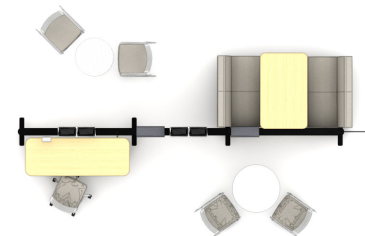

T200090

Footprint: 18' x 12'

List Price: \$21,005

NOTE: THIS SPECIFICATION IS FOR BUDGET PURPOSES. LIST PRICE CAN VARY BASED ON MATERIAL AND OPTION SELECTIONS.

#	Qty	Part Number	Description	Pricelist	List	Ext. List
1	2	3801	Genus, High Density Stacker, No Arms	2019 Pricing (USD)	\$225.00	\$450.00
2	2	3813	Genus, High Density Bar Height Stool, No Arms	2019 Pricing (USD)	\$391.00	\$782.00
3	1	3815	Genus, Light Task Counter Height Stool, No Arms	2019 Pricing (USD)	\$649.00	\$649.00
4	1	A-60A	Agile, Add-on Unit, 60x18x26.75	2019 Pricing (USD)	\$1,925.00	\$1,925.00
5	1	A-72A	Agile, Add-on Unit, 72x18x26.75	2019 Pricing (USD)	\$2,069.00	\$2,069.00
6	1	A-72S	Agile, Starter Unit, 75x18x26.75	2019 Pricing (USD)	\$2,127.00	\$2,127.00
7	1	A-CB4	4" Dia Metal Cylinder Base	2019 Pricing (USD)	\$306.00	\$306.00
8	1	A-MCT-4830R	48x30x1.125, Rectangular Worksurface, Square Edge and Round Corners Standard, Long Grain	2019 Pricing (USD)	\$439.00	\$439.00
9	2	A-MEC	Agile, Modular End Cap	2019 Pricing (USD)	\$183.00	\$366.00
10	2	A-PB24	Agile, Planter Box, 24x6.25x5.377	2019 Pricing (USD)	\$557.00	\$1,114.00
11	2	A-SC18	Agile, Perch Pad	2019 Pricing (USD)	\$168.00	\$336.00
12	2	A-WBKT	Agile, Worksurface Bracket	2019 Pricing (USD)	\$215.00	\$430.00
13	1	A24R	Applause 24x24 Round Top	2019 Pricing (USD)	\$955.00	\$955.00
14	1	CC-K3030RT	Intermix 30x30x1.125 Round Top	2019 Pricing (USD)	\$458.00	\$458.00
15	1	CMV-AL	Vertebra Cable Manager	2019 Pricing (USD)	\$111.00	\$111.00
16	3	DPX8WC1	20 Amp Circuit I Duplex Receptacle, For Use with Eight Wire Four Circuit System	2019 Pricing (USD)	\$25.00	\$75.00
17	3	DPX8WC2	20 Amp Circuit II Duplex Receptacle, For Use with Eight Wire Four Circuit System	2019 Pricing (USD)	\$25.00	\$75.00
18	3	DPX8WC3	20 Amp Circuit III Duplex Receptacle, For Use with Eight Wire Four Circuit System	2019 Pricing (USD)	\$25.00	\$75.00
19	3	DPX8WC4	20 Amp Circuit IV (Isolated & Dedicated) Duplex Receptacle, For Use with Eight Wire Four Circuit System	2019 Pricing (USD)	\$25.00	\$75.00
20	2	F78042-M	Coact, Loveseat, Midback Armless	2019 Pricing (USD)	\$1,772.00	\$3,544.00
21	2	HA24CRE	Center Electric Rectangular Adjustable Height Base, Use with 24" deep or smaller rectangular top, (1-Kit)	2019 Pricing (USD)	\$1,387.00	\$2,774.00
22	1	HB-6624HASRT	66x24 Soft Rectangular Top, Use with HB-6624FSE	2019 Pricing - Effective Date: 2/4/2019 (USD)	\$456.00	\$456.00
23	1	MCB-17	17" dia Metal Circular Base with 4" dia column	2019 Pricing (USD)	\$529.00	\$529.00
24	2	MCJ8W23M	Power Jumper For 60" & 72" Configurable Connection to Four Duplex Unit, for Eight-Wire Metal Conduit	2019 Pricing (USD)	\$94.00	\$188.00
25	1	MCJ8W29M	Power Jumper For 48" to 60" or 72" Straight Run Connection to Four Duplex Unit & 60" & 72" Configurable Connection with Four to Two Duplex Units , for Eight-Wire Metal Conduit	2019 Pricing (USD)	\$100.00	\$100.00
26	1	PS-62W	White power supply (2) 15 amp outlets (2) 2.1 amp USB charging port	2019 Pricing (USD)	\$334.00	\$334.00
27	1	PWF3L120	Liquid Tight Conduit 10' Cord	2019 Pricing (USD)	\$263.00	\$263.00
					Total	\$21,005.00