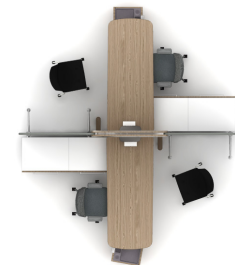

T200099-0

Footprint: 12' x 14'

List Price: \$25,973.00

NOTE: THIS SPECIFICATION IS FOR BUDGET PURPOSES. LIST PRICE

Qty	Part Number	Description	List	Ext. List
4	6-R3022SSHC	Single Bench Height Pedestal Used with Riser Support, 30" x 21.875" Single Bench Height Pedestal	\$1,022.00	\$4,088.00
2	6-RELEG	Rectangular End Metal Base, 2 per package	\$807.00	\$1,614.00
2	6-RLEG	Rectangular Metal Base, 2 per package	\$423.00	\$846.00
2	FTR10A	27-48.9375"W x 0.5"D x 18"H, Fabric Tackboard w/ Rounded Corners For Spine/Divider Wall	\$504.00	\$1,008.00
2	PS-63W	White power supply (3) 15 amp outlets (2) 2.1 amp USB charging port (1) open data port, 10' cord length	\$449.00	\$898.00
2	34-1518MPT	Aptos 15x17.88x20.81 Mobile Pedestal with Grey Insert Tray	\$1,752.00	\$3,504.00
1	82DS4869FF	Heya 48x28.5/21.5x69.5 Veneer, Hpl Or Dry Erase Media Screen	\$3,503.00	\$3,503.00
2	82SS4869U	Heya 48x26.5x69.5 Upholstered Media Screen	\$1,949.00	\$3,898.00
2	82T7230	Heya 72x29.5x29 Desk Height Media Screen Table Top	\$1,862.00	\$3,724.00
2	85138-M	Harpin 22.5x22x34.5 Mid Back, Plastic One-Piece Shell, 4 Leg Steel Base	\$496.00	\$992.00
2	87017	Zonal High Back	\$949.00	\$1,898.00
			<b>Total</b>	<b>\$25,973.00</b>