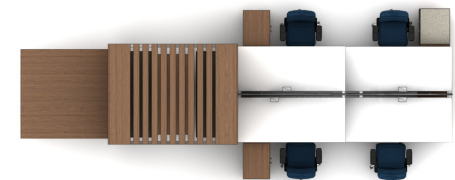

T200101.cmdrw

Footprint: 24' x 10'

List Price: \$52,882.00

NOTE: THIS SPECIFICATION IS FOR BUDGET PURPOSES. LIST PRICE CAN VARY BASED ON MATERIAL AND OPTION SELECTIONS.

Qty	Part Number	Description	List	Ext. List
2	307FL	InSync, Fabric Mid Back	\$1,368.00	\$2,736.00
2	319FL	InSync, Fabric Mid Ht. Stool	\$1,713.00	\$3,426.00
2	41043	Group Retreat Lounge, Armless, Exposed metal leg - (Specify Options for Price)	\$2,199.00	\$4,398.00
1	5520-1826	RE: Base for Retreat Worksurface - Stainless Steel	\$1,111.00	\$1,111.00
1	MCJ8W56M	Power Jumper, 56" Multi Circuit Jumper for 8 Wire Metal Conduit	\$134.00	\$134.00
4	PBBKTA2	Power Block Bracket, Used to attach power block to toolrail	\$19.00	\$76.00
2	PBS8A-4	Premium Power Block Assembly, 4 circuit system (3+1 configuration) includes face plates and end caps, 4 outlets each user	\$564.00	\$1,128.00
4	PS-62W	Power Supply (white) (2) 15 amp outlets (2) USB charging ports	\$334.00	\$1,336.00
1	PWF3L120	8-wire electrical system, Power In-Feed, Liquid Tight Conduit	\$263.00	\$263.00
4	RE-18ELP	RE: 17.75x9.875 End Leg Assembly, Pedestal Height - use with 18"D pedestals	\$473.00	\$1,892.00
2	RE-18MLP	RE: 17.75x9.875 Center Leg Assembly, Pedestal Height - use with 18"D pedestals	\$578.00	\$1,156.00
2	RE-241829MPD16	RE: 24x18x29.5 Open Shelf Pedestal with Doors	\$948.00	\$1,896.00
2	RE-241829MPD6	RE: 24x18x29.5 Open Pedestal w/ 2 Adj. Shelves	\$783.00	\$1,566.00
2	RE-2420SC	RE: 24x20x1.5 Floor Storage Cushion	\$292.00	\$584.00
2	RE-4820FSL	RE: 48x20x22 Floor Storage, 1 Box, 1 Lateral File Drawer, Adj. Shelf	\$2,007.00	\$4,014.00
1	RE-5424RT	RE: 54x24 Retreat Worksurface	\$265.00	\$265.00
2	RE-60ELST	RE: 59.25x40.875 End Leg Assembly, Standing Height	\$1,422.00	\$2,844.00
1	RE-64ELD	RE: 63.9375x27.875 End Leg Assembly, Desk Height - use for double-row benching with 30"D tops	\$858.00	\$858.00
2	RE-64ELST	RE: 63.9375x40.875 End Leg Assembly, Standing Height - use for double-row benching with 30"D tops	\$1,438.00	\$2,876.00
1	RE-64HTK	RE: Height Transition Kit - use with RE-64ELST end leg	\$581.00	\$581.00
8	RE-72RK1	RE: Single Rail for 72" Worksurfaces	\$114.00	\$912.00
2	RE-72TRD1	RE: 72" Toolrail - use with 1/4 or 1" thick privacy panel(s)	\$373.00	\$746.00
1	RE-8566GRG1	RE: 66x85.5 Group Retreat, One Windowed Wall	\$14,042.00	\$14,042.00
1	RE-MCT-60/59.5	RE: 60x59.5 Modular Cabinet Top	\$624.00	\$624.00
4	RE-MCT-72/30	RE: 72x30 Modular Cabinet Top	\$351.00	\$1,404.00
2	RE-PVPA-72/12	RE: Privacy Panels - Frosted Acrylic, 71.625 x 12.5	\$661.00	\$1,322.00
2	WM-72CBKT-1	Cable Basket Kit, For use on double sided tables with (2) 72" wide tops, attaches directly to tool rail	\$346.00	\$692.00