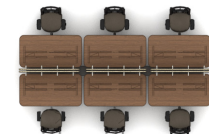

T200106

Footprint: 19' x 18'

List Price: \$30,751

NOTE: THIS SPECIFICATION IS FOR BUDGET PURPOSES. LIST PRICE CAN VARY BASED ON MATERIAL AND OPTION SELECTIONS.

T200106

Project: T200106

Qty	Part Number	Description	List	Ext. List
6	WM-HA3	Table to Cable Carrier Wire Manager, attaches to underside of worksurface & cable carrier	\$148.00	\$888.00
24	WEBKT-3	Worksurface Edge Bracket (for fabric panels)	\$23.00	\$552.00
1	PWF3M120	Power In-Feed, 8-wire 4-circuit, Metal Conduit	\$200.00	\$200.00
2	MCJ8W38M	38" Ganging Jumper, use w/ 8-wire 4-circuit system	\$101.00	\$202.00
6	HB-WEMFR-56/22.5	56x22.5 Fabric Worksurface Edge Rounded Corner Modesty, use w/ 58" worksurfaces, must order w/ (4) WEBKT-3 brackets	\$802.00	\$4,812.00
2	HB-GKT	22x9.25x2 Ganging Tray	\$108.00	\$216.00
1	HB-EC	9x1x2 End Cap, caps off end of cable carrier (Set of 2)	\$27.00	\$27.00
1	HB-CEP	7x5x17 Cable Entry Pole, conceals power/data from floor to bench	\$65.00	\$65.00
3	HB-60HABK	60" HA Bench Kit, 50x45.75x24, for 2 users back-to-back	\$1,976.00	\$5,928.00
3	HB-60CC	40.5x9.5x4.75 Cable Carrier, use with 60" Bench Kit	\$528.00	\$1,584.00
6	HB-5830HASRT	58x30x1.1875 Soft Rectangular Worksurface, use w/ 60" bench kit & surface or edge mount privacy screens	\$446.00	\$2,676.00
3	DPX8W4	Circuit IV (Isolated & Dedicated) Duplex Receptacle, use w/ 8-wire 4-circuit system	\$21.00	\$63.00
3	DPX8W3	Circuit III Duplex Receptacle, use w/ 8-wire 4-circuit system	\$21.00	\$63.00
3	DPX8W2	Circuit II Duplex Receptacle, use w/ 8-wire 4-circuit system	\$21.00	\$63.00
3	DPX8W1	Circuit I Duplex Receptacle, use w/ 8-wire 4-circuit system	\$21.00	\$63.00
1	82142U	Heya 55x33.5x53 Loveseat Armless w/ Full Surround, Upholstered Trim Rail	\$5,182.00	\$5,182.00
1	777-32RD	Ice 32x32x14.75 Round Cocktail Table	\$2,401.00	\$2,401.00
6	3615E	Genus, High Back, Elastomer Back & Upholstered Seat	\$961.00	\$5,766.00
Total			\$30,751.00	