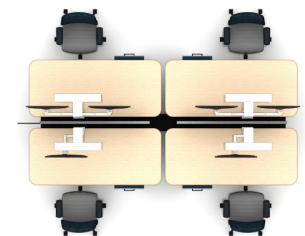

T200107

Footprint: 15' x 13'

List Price: \$29,157.00

NOTE: THIS SPECIFICATION IS FOR BUDGET PURPOSES. LIST PRICE

Qty	Part Number	Description	List	Ext. List
4	6-1619MP8	Mobile Pedestal, Box/File, Unfinished top, 15.625"W x 19.25"D x 20.4375"H	\$816.00	\$3,264.00
4	6-1619SC2	Seat Cushion for Mobile Peds MP4 & MP6, 15.625"W x 19.25"C x 1.5"H	\$232.00	\$928.00
4	87017	Zonal High Back	\$864.00	\$3,456.00
2	DPX8W1	Circuit I Duplex Receptacle, use w/ 8-wire 4-circuit system	\$23.00	\$46.00
2	DPX8W2	Circuit II Duplex Receptacle, use w/ 8-wire 4-circuit system	\$23.00	\$46.00
2	DPX8W3	Circuit III Duplex Receptacle, use w/ 8-wire 4-circuit system	\$23.00	\$46.00
2	DPX8W4	Circuit IV (Isolated & Dedicated) Duplex Receptacle, use w/ 8-wire 4-circuit system	\$23.00	\$46.00
2	HB-5822FP	57.75x21.75 Frame Mount Privacy Screen, Fabric, mounts to cable carrier, use w/ 72" bench	\$960.00	\$1,920.00
4	HB-7030HASRT	70x30x1.1875 Soft Rectangular Worksurface, use w/ 72" bench kit & surface or edge mount privacy screens	\$544.00	\$2,176.00
2	HB-72CC	52.5x9.5x4.75 Cable Carrier, use with 72" Bench Kit	\$679.00	\$1,358.00
2	HB-72HABK	72" HA Bench Kit, 62x45.75x24, for 2 users back-to-back	\$2,199.00	\$4,398.00
1	HB-CEP	7x5x17 Cable Entry Pole, conceals power/data from floor to bench	\$73.00	\$73.00
1	HB-EC	9x1x2 End Cap, caps off end of cable carrier (Set of 2)	\$30.00	\$30.00
1	HB-GKT	22x9.25x2 Ganging Tray	\$121.00	\$121.00
1	MCJ8W38M	38" Ganging Jumper, use w/ 8-wire 4-circuit system	\$112.00	\$112.00
1	PWF3M120	Power In-Feed, 8-wire 4-circuit, Metal Conduit	\$223.00	\$223.00
2	TAM-RMS1W-USB-W	Tambient, Staxx single monitor arm assembly with 2 - 8" extension arms, FLEXmount base and 4 USB ports. Gloss white finish. Order fixture head TAM-SSM-W separate.	\$935.00	\$1,870.00
2	TAM-RMS2W-USB-W	Tambient, Staxx dual monitor arm assembly with FLEXmount base and 4 USB ports. Gloss white finish. Order fixture head TAM-SSM-W separate.	\$1,332.00	\$2,664.00
4	TAM-SSM-W	Tambient, Single Luminaire assembly, center arm, for use with TAM-2 or TAS monitor arm assemblies. (Ordered separately). Gloss white finish.	\$1,431.00	\$5,724.00
4	WM-HA4	42.25x2.25x2.25 Black/Black Wire Manager for Table to Table Connection	\$164.00	\$656.00
			Total	\$29,157.00