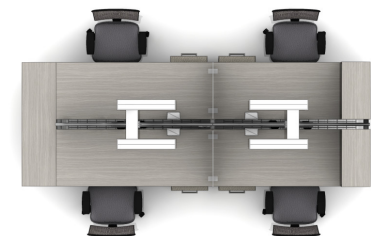

T200108

Footprint: 12' x 8'

List Price: \$28,913.00

NOTE: THIS SPECIFICATION IS FOR BUDGET PURPOSES. LIST PRICE

Qty	Part Number	Description	List	Ext. List
4	607	Bolero, Mid Back	\$1,022.00	\$4,088.00
4	DPX8W2	Duplex Receptacles Circuit II	\$23.00	\$92.00
4	DPX8W4	Duplex Receptacles Circuit IV (isolated and dedicated)	\$23.00	\$92.00
1	PS-132PK4A4-4	Premium Power Kit, (1) 54" wide power jumper, use with 132" wide table	\$1,309.00	\$1,309.00
4	PS-62W	Power Supply (white) (2) 15 amp outlets (2) USB charging ports	\$347.00	\$1,388.00
1	PWF3L120	8-wire electrical system, Power In-Feed, Liquid Tight Conduit	\$274.00	\$274.00
4	RE-1619MP8	RE: 15.625x19.25x20.4375 Mobile Pedestal, Unfinished Top	\$851.00	\$3,404.00
4	RE-1619SC	RE: 15.625x19.25x1.5 Cushion for Mobile Ped RE-1619MP8	\$232.00	\$928.00
2	RE-241214PSB	RE: 24x12x13.625 Personal Storage Box - use with 24"D benching tops, 12.8125" privacy panels	\$382.00	\$764.00
1	RE-5214HESB	RE: 52.1875x14.5x13.625 Hanging Storage Box - End	\$1,186.00	\$1,186.00
2	RE-52ELD	RE: 51.9375x27.875 End Leg Assembly, Desk Height - use for double-row benching with 24"D tops	\$861.00	\$1,722.00
1	RE-52MCLD	RE: Center Cantilever Leg Assembly, Desk Ht - use with (2) 24"D tops	\$1,648.00	\$1,648.00
8	RE-66RK1	RE: Single Rail for 66" Worksurfaces	\$112.00	\$896.00
2	RE-66TRD1	RE: 66" Toolrail - use with 1/4 or 1" thick privacy panel(s)	\$361.00	\$722.00
4	RE-MCT-66/24	RE: 66x24 Modular Cabinet Top	\$303.00	\$1,212.00
2	RE-PVPA-24/12	RE: Privacy Panels - Frosted Acrylic, 23.625 x 12.5	\$291.00	\$582.00
4	RE-PVPA-30/12	RE: Privacy Panels - Frosted Acrylic, 29.625 x 12.5	\$365.00	\$1,460.00
2	TAM-DSO-P	Tambient, Dual Luminaire assembly, offset arm, platinum finish. Order stanchion and mounting base separate.	\$2,504.00	\$5,008.00
2	TAM-MS22-P	Tambient, 21 3/4" Stanchion for 33" Panel Platinum Finish	\$68.00	\$136.00
2	TAM-TRMB-P	Tambient, OFS Tool rail mounting base Platinum Finish	\$298.00	\$596.00
1	VCWM5	RE: 5.125x3.375x28 Column Wire Manager, desk height (attaches to toolrail)	\$439.00	\$439.00
1	WM-132CBKT-2	Cable Basket Kit, (2) baskets, use on double sided tables with (4) 66" wide tops, attaches directly to tool rail	\$719.00	\$719.00
4	WPPBKT-2	RE: Worksurface Privacy Panel Bracket	\$62.00	\$248.00
			Total	\$28,913.00