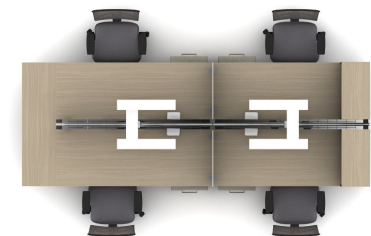

T200108.cmdrw

Footprint: 12' x 8'

List Price: \$27,797.00

NOTE: THIS SPECIFICATION IS FOR BUDGET PURPOSES. LIST PRICE CAN VARY BASED ON MATERIAL AND OPTION SELECTIONS.

T200108

Project: T200108

Qty	Part Number	Description	List	Ext. List
4	607	Bolero, Mid Back	\$982.00	\$3,928.00
4	DPX8W2	Duplex Receptacles Circuit II	\$22.00	\$88.00
4	DPX8W4	Duplex Receptacles Circuit IV (isolated and dedicated)	\$22.00	\$88.00
1	PS-132PK4A4-4	Premium Power Kit, (1) 54" wide power jumper, use with 132" wide table	\$1,259.00	\$1,259.00
4	PS-62W	Power Supply (white) (2) 15 amp outlets (2) USB charging ports	\$334.00	\$1,336.00
1	PWF3L120	8-wire electrical system, Power In-Feed, Liquid Tight Conduit	\$263.00	\$263.00
4	RE-1619MP8	RE: 15.625x19.25x20.4375 Mobile Pedestal, Unfinished Top	\$818.00	\$3,272.00
4	RE-1619SC	RE: 15.625x19.25x1.5 Cushion for Mobile Ped RE-1619MP8	\$223.00	\$892.00
2	RE-241214PSB	RE: 24x12x13.625 Personal Storage Box - use with 24"D benching tops, 12.8125" privacy panels	\$367.00	\$734.00
1	RE-5214HESB	RE: 52.1875x14.5x13.625 Hanging Storage Box - End	\$1,141.00	\$1,141.00
2	RE-52ELD	RE: 51.9375x27.875 End Leg Assembly, Desk Height - use for double-row benching with 24"D tops	\$828.00	\$1,656.00
1	RE-52MCLD	RE: Center Cantilever Leg Assembly, Desk Ht - use with (2) 24"D tops	\$1,585.00	\$1,585.00
8	RE-66RK1	RE: Single Rail for 66" Worksurfaces	\$108.00	\$864.00
2	RE-66TRD1	RE: 66" Toolrail - use with 1/4 or 1" thick privacy panel(s)	\$347.00	\$694.00
4	RE-MCT-66/24	RE: 66x24 Modular Cabinet Top	\$290.00	\$1,160.00
2	RE-PVPA-24/12	RE: Privacy Panels - Frosted Acrylic, 23.625 x 12.5	\$280.00	\$560.00
4	RE-PVPA-30/12	RE: Privacy Panels - Frosted Acrylic, 29.625 x 12.5	\$351.00	\$1,404.00
2	TAM-DSO-P	Tambient, Dual Luminaire assembly, offset arm, platinum finish. Order stanchion and mounting base separate.	\$2,408.00	\$4,816.00
2	TAM-MS22-P	Tambient, 21 3/4" Stanchion for 33" Panel Platinum Finish	\$65.00	\$130.00
2	TAM-TRMB-P	Tambient, OFS Tool rail mounting base Platinum Finish	\$287.00	\$574.00
1	VCWM5	RE: 5.125x3.375x28 Column Wire Manager, desk height (attaches to toolrail)	\$422.00	\$422.00
1	WM-132CBKT-2	Cable Basket Kit, (2) baskets, use on double sided tables with (4) 66" wide tops, attaches directly to tool rail	\$691.00	\$691.00
4	WPPBKT-2	RE: Worksurface Privacy Panel Bracket	\$60.00	\$240.00
			Total	\$27,797.00