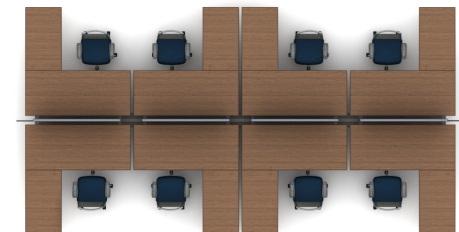

T200114

Footprint: 24' x 13'

List Price: \$29,421

NOTE: THIS SPECIFICATION IS FOR BUDGET PURPOSES. LIST PRICE CAN VARY BASED ON MATERIAL AND OPTION SELECTIONS.

# T200114

Project: T200114

Qty	Part Number	Description	List	Ext. List
8	88017	Sladr, High Back Chair	\$564.00	\$4,512.00
8	DPX8W1	Circuit I Duplex Receptacle, use w/ 8-wire 4-circuit system	\$21.00	\$168.00
8	DPX8W4	Circuit IV (Isolated & Dedicated) Duplex Receptacle, use w/ 8-wire 4-circuit system	\$21.00	\$168.00
8	HB-2442HART	24x42x1.1875 Return Worksurface, use w/ 72" HA bench kits	\$161.00	\$1,288.00
8	HB-43HARK	HA Return Kit, 43.1875x11x24, use with 42" return top & 24"D worksurface	\$397.00	\$3,176.00
4	HB-5828FP	57.75x27.75 Frame Mount Privacy Screen, Fabric, mounts to cable carrier, use w/ 72" bench	\$943.00	\$3,772.00
8	HB-7030HART	70x30x1.1875 Rectangular Worksurface, use w/ 72" bench kit & surface or edge mount privacy screens	\$489.00	\$3,912.00
4	HB-72CC	52.5x9.5x4.75 Cable Carrier, use with 72" Bench Kit	\$376.00	\$1,504.00
4	HB-72HABK	72" HA Bench Kit, 62x45.75x24, for 2 users back-to-back	\$1,976.00	\$7,904.00
2	HB-CEP	7x5x17 Cable Entry Pole, conceals power/data from floor to bench	\$65.00	\$130.00
1	HB-EC	9x1x2 End Cap, caps off end of cable carrier (Set of 2)	\$27.00	\$27.00
3	HB-GKR	14x2.75x2.75 Ganging Rail	\$54.00	\$162.00
3	HB-GKT	22x9.25x2 Ganging Tray	\$108.00	\$324.00
2	MCJ8W38M	38" Ganging Jumper, use w/ 8-wire 4-circuit system	\$101.00	\$202.00
2	PWF3L120	Power In-Feed, 8-wire 4-circuit, Liquid Tight Conduit	\$246.00	\$492.00
8	WBT33H	Wire Management Basket, w/ channel for heavy cabling	\$62.00	\$496.00
8	WM-HA5	42.25x2.25x2.25 White/White Wire Manager for Table to Table Connection	\$148.00	\$1,184.00
			<b>Total</b>	<b>\$29,421.00</b>