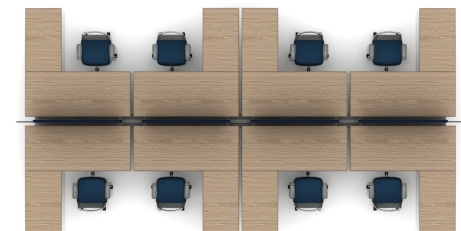

T200114

Footprint: 25' x 12'

List Price: \$32,731.00

NOTE: THIS SPECIFICATION IS FOR BUDGET PURPOSES. LIST PRICE

Qty	Part Number	Description	List	Ext. List
8	88017	Sladr, High Back Chair	\$628.00	\$5,024.00
8	DPX8W1	Circuit I Duplex Receptacle, use w/ 8-wire 4-circuit system	\$23.00	\$184.00
8	DPX8W4	Circuit IV (Isolated & Dedicated) Duplex Receptacle, use w/ 8-wire 4-circuit system	\$23.00	\$184.00
8	HB-2442HART	24x42x1.1875 Return Worksurface, use w/ 72" HA bench kits	\$179.00	\$1,432.00
8	HB-43HARK	HA Return Kit, 43.1875x11x24, use with 42" return top & 24"D worksurface	\$442.00	\$3,536.00
4	HB-5828FP	57.75x27.75 Frame Mount Privacy Screen, Fabric, mounts to cable carrier, use w/ 72" bench	\$1,049.00	\$4,196.00
8	HB-7030HART	70x30x1.1875 Rectangular Worksurface, use w/ 72" bench kit & surface or edge mount privacy screens	\$544.00	\$4,352.00
4	HB-72CC	52.5x9.5x4.75 Cable Carrier, use with 72" Bench Kit	\$418.00	\$1,672.00
4	HB-72HABK	72" HA Bench Kit, 62x45.75x24, for 2 users back-to-back	\$2,199.00	\$8,796.00
2	HB-CEP	7x5x17 Cable Entry Pole, conceals power/data from floor to bench	\$73.00	\$146.00
1	HB-EC	9x1x2 End Cap, caps off end of cable carrier (Set of 2)	\$30.00	\$30.00
3	HB-GKR	14x2.75x2.75 Ganging Rail	\$60.00	\$180.00
3	HB-GKT	22x9.25x2 Ganging Tray	\$121.00	\$363.00
2	MCJ8W38M	38" Ganging Jumper, use w/ 8-wire 4-circuit system	\$112.00	\$224.00
2	PWF3L120	Power In-Feed, 8-wire 4-circuit, Liquid Tight Conduit	\$274.00	\$548.00
8	WBT33H	Wire Management Basket, w/ channel for heavy cabling	\$69.00	\$552.00
8	WM-HA5	42.25x2.25x2.25 White/White Wire Manager for Table to Table Connection	\$164.00	\$1,312.00
			Total	\$32,731.00