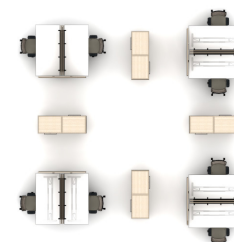

T200158

Footprint: 25' x 23'

List Price: \$49,312.00

NOTE: THIS SPECIFICATION IS FOR BUDGET PURPOSES. LIST PRICE

| Qty | Part Number | Description | List | Ext. List |
|-----|-----------------|--|--------------|--------------------|
| 8 | 3607M | Genus, Mid Back, Mesh Back & Upholstered Seat | \$792.00 | \$6,336.00 |
| 8 | 6-3048SC2 | Storage Tower Double Doors/File- 30" x 21.875" x 48" | \$1,838.00 | \$14,704.00 |
| 4 | DPX8W1 | Circuit I Duplex Receptacle, use w/ 8-wire 4-circuit system | \$23.00 | \$92.00 |
| 4 | DPX8W2 | Circuit II Duplex Receptacle, use w/ 8-wire 4-circuit system | \$23.00 | \$92.00 |
| 4 | DPX8W3 | Circuit III Duplex Receptacle, use w/ 8-wire 4-circuit system | \$23.00 | \$92.00 |
| 4 | DPX8W4 | Circuit IV (Isolated & Dedicated) Duplex Receptacle, use w/ 8-wire 4-circuit system | \$23.00 | \$92.00 |
| 4 | HB-4859DW | 48Hx59W Divider Wall Privacy Panel, use at end of bench, includes mounting brackets | \$540.00 | \$2,160.00 |
| 8 | HB-6430HART | 64x30x1.1875 Rectangular Worksurface, use w/ 66" bench kit & surface or edge mount privacy screens | \$521.00 | \$4,168.00 |
| 4 | HB-66CC | 46.5x9.5x4.75 Cable Carrier, use with 66" Bench Kit | \$630.00 | \$2,520.00 |
| 4 | HB-66HABK | 66" HA Bench Kit, 56x45.75x24, for 2 users back-to-back | \$2,199.00 | \$8,796.00 |
| 8 | HB-WEMK-62/22.5 | 62x22.5 Laminate Worksurface Edge Modesty, use w/ 64" worksurfaces, must order w/ (4) WEBKT-2 brackets | \$354.00 | \$2,832.00 |
| 8 | HDS | Hanging Drawer 17.375 x 10.5 x 6.125 | \$396.00 | \$3,168.00 |
| 8 | PS-77 | Black Power Supply (6) 12 amp outlets | \$170.00 | \$1,360.00 |
| 4 | PWF3M120 | Power In-Feed, 8-wire 4-circuit, Metal Conduit | \$223.00 | \$892.00 |
| 8 | WBT45H | Wire Management Basket, w/ channel for heavy cabling | \$75.00 | \$600.00 |
| 32 | WEBKT-2 | Worksurface Edge Bracket (for wood and TFL panels) | \$21.00 | \$672.00 |
| 8 | WM-HA6 | 48"H Fabric Wire Manager | \$92.00 | \$736.00 |
| | | | Total | \$49,312.00 |