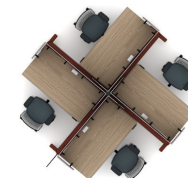

T200262

Footprint: 13' x 18'

List Price: \$39,426.00

NOTE: THIS SPECIFICATION IS FOR BUDGET PURPOSES. LIST PRICE

Qty	Part Number	Description	List	Ext. List
4	3615E	Genus, High Back, Elastomer Back & Upholstered Seat	\$1,082.00	\$4,328.00
2	A-60CS	Agile, Configurable Unit, 61.5x18x26.75	\$2,074.00	\$4,148.00
2	A-60CS	Agile, Configurable Unit, 61.5x18x26.75	\$1,945.00	\$3,890.00
1	A-CKTX	Agile, Connector Kit, Used to Assemble X Configuration	\$406.00	\$406.00
4	A-MEC	Agile, Modular End Cap	\$190.00	\$760.00
4	A6018WEMP	Applause, 64W x 17D x 21H, P.E.T. Worksurface Edge Modesty, for 60" Rectangular Worksurface, use with static deuce, T & Arc bases, and electric & pneumatic height adjustable bases only.	\$868.00	\$3,472.00
4	AH6030R	Applause 60x30 Adjustable Height Rectangle Top	\$1,993.00	\$7,972.00
2	DPX8WC1	20 Amp Circuit I Duplex Receptacle, For Use with Eight Wire Four Circuit System	\$27.00	\$54.00
2	DPX8WC2	20 Amp Circuit II Duplex Receptacle, For Use with Eight Wire Four Circuit System	\$27.00	\$54.00
2	DPX8WC3	20 Amp Circuit III Duplex Receptacle, For Use with Eight Wire Four Circuit System	\$27.00	\$54.00
2	DPX8WC4	20 Amp Circuit IV (Isolated & Dedicated) Duplex Receptacle, For Use with Eight Wire Four Circuit System	\$27.00	\$54.00
1	MCJ8W41M	Power Jumper For 48" Configurable Connection, 48" to 54" Straight Run Connection, 54" to 60", 66", or 72" Configurable Connection to Two Duplex Units, for Eight-Wire Metal Conduit	\$118.00	\$118.00
4	PS-62W	White power supply (2) 15 amp outlets (2) 2.1 amp USB charging port, 10' cord length	\$370.00	\$1,480.00
1	PWF3L120	Liquid Tight Conduit 10' Cord	\$280.00	\$280.00
8	V-16WS	Vide, 15.875x15.25x2.25, Wood Storage Shelf	\$364.00	\$2,912.00
2	V-18BSC	Vide, 18x15x15.75, Base Storage Frame with Cabinet	\$751.00	\$1,502.00
2	V-18FS	Vide, 18x15x13, Full Height Stackable Storage Frame	\$339.00	\$678.00
8	V-18HS	Vide, 18x15x6.5, Half Height Stackable Storage Frame	\$301.00	\$2,408.00
1	V-30LS	Vide, 29.875x15.25x1, Leather Sling Shelf	\$643.00	\$643.00
2	V-30WS	Vide, 29.875x15.25x2.25, Wood Storage Shelf	\$453.00	\$906.00
1	V-42BSC	Vide, 42x15x15.75, Base Storage Frame with Cabinet	\$1,179.00	\$1,179.00
2	V-42FS	Vide, 42x15x13, Full Height Stackable Storage Frame	\$491.00	\$982.00
2	V-42HS	Vide, 42x15x6.5, Half Height Stackable Storage Frame	\$415.00	\$830.00
4	WM-48	47.5" Wire Manager	\$79.00	\$316.00
			Total	\$39,426.00