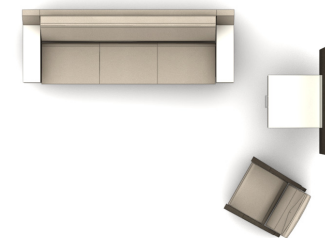

T300007

Footprint: 12' x 9'

List Price: \$11,534

NOTE: THIS SPECIFICATION IS FOR BUDGET PURPOSES. LIST PRICE CAN VARY BASED ON MATERIAL AND OPTION SELECTIONS.

#	Qty	Part Number	Description	Pricelist	List	Ext. List
1	1	MM-4872WP	48x0.75x72 Flat Wall Panel, Mile Marker	2019 Pricing (USD)	\$720.00	\$720.00
2	1	MM-2424TWBS	24x24.5x5 Solid Surface Worksurface with Backsplash, Mile Marker	2019 Pricing (USD)	\$710.00	\$710.00
3	1	MM-242414HBC2	24x24.25x14.5 Single Wall Hanging Base Cabinet with 2 Drawers, Mile Marker	2019 Pricing (USD)	\$921.00	\$921.00
4	1	8060-80	Reverie 97.75x33.25x35.75 Box Arm Sleeper	2019 Pricing (USD)	\$6,430.00	\$6,430.00
5	1	1487-R	Orchestra 27x32x42.5 Mini Recliner	2019 Pricing (USD)	\$2,753.00	\$2,753.00