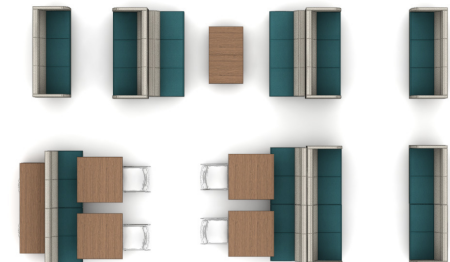

T300014

Footprint: 17' x 28'

List Price: \$52,336.00

NOTE: THIS SPECIFICATION IS FOR BUDGET PURPOSES. LIST PRICE CAN VARY BASED ON MATERIAL AND OPTION SELECTIONS.

Qty	Part Number	Description	List	Ext. List
1	14124	Intu, High Density Stack Chair, Plastic Shell - 4/carton	\$728.00	\$728.00
1	CC-M7136BCC	Intermix 71x20x36 Buffet Door/Drawer Credenza	\$2,658.00	\$2,658.00
4	CC-P3636ST	Intermix 36x36x1.125 Square Top	\$319.00	\$1,276.00
4	F78042-H	Coact, Loveseat, Highback Armless	\$2,375.00	\$9,500.00
2	F78043-M	Coact, Sofa, Midback Armless	\$2,705.00	\$5,410.00
2	F78242-HA	Coact, Loveseat, Highback Single High-arm	\$2,702.00	\$5,404.00
2	F78242-HA	Coact, Loveseat, Highback Single High-arm	\$2,702.00	\$5,404.00
4	F78243-HAA	Coact, Sofa, Highback Double High-arm	\$3,617.00	\$14,468.00
2	F78268	Coact, Table, End Table	\$1,700.00	\$3,400.00
4	MCB-28	28" dia Metal Circular Base with 4" dia column	\$1,022.00	\$4,088.00
			<b>Total</b>	<b>\$52,336.00</b>