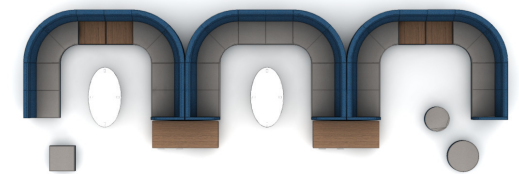

T300015

Footprint: 33' x 11'

List Price: \$53,237.00

NOTE: THIS SPECIFICATION IS FOR BUDGET PURPOSES. LIST PRICE CAN VARY BASED ON MATERIAL AND OPTION SELECTIONS.

Qty	Part Number	Description	List	Ext. List
2	447-OVAL	Basket 49 x 27 x 16 Oval Cocktail Table	\$2,541.00	\$5,082.00
2	6-MCT-54/22	54W 22D Rectangular Worksurface	\$394.00	\$788.00
2	6-RSR-48/16	48" x 16" Riser Support	\$373.00	\$746.00
2	6-RW2421MPD6	Worksurface Height Open Shelf Pedestal Used with Riser Support, Use with 22"D Worksurfaces, 24"W x 21.125"D x 24.375"H	\$421.00	\$842.00
2	6-RW3022MPD4	Worksurface Height Door Cabinet Used with Riser Support, Use with 22"D Worksurfaces, 30"W x 21.875"D x 24.375"H	\$922.00	\$1,844.00
1	F49058-R	Boost, Round Ottoman w/Removable Top Small, 20.25 x 20.25 x 17.75	\$904.00	\$904.00
1	F49059-R	Boost, Square Ottoman w/Removable Top Small, 20.25 x 20.25 x 17.75	\$827.00	\$827.00
1	F49158-R	Boost, Round Ottoman w/Removable Top Medium, 25 x 25 x 17.75	\$1,154.00	\$1,154.00
2	F78042-H	Coact, Loveseat, Highback Armless	\$2,305.00	\$4,610.00
4	F78061-H	Coact, Table, Single, Highback	\$1,504.00	\$6,016.00
6	F78145-H	Coact, Corner, High-back Round- (patterned/striped fabrics are not recommended on the corner units)	\$2,859.00	\$17,154.00
5	F78242-HA	Coact, Loveseat, Highback Single High-arm	\$2,654.00	\$13,270.00
			Total	\$53,237.00