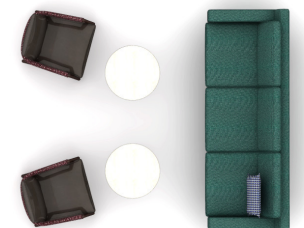

T300026

Footprint: 7' x 9'

carolina
an OFS company

#	Qty	Company	Catalogue	Part Number	Description
1	2	OFS	OST	206037	Raya Guest Chair
2	1	OFS	OST	83043G	Rowen Conversation Sofa w/Arms - Single Textile
3	2	OFS	OCC	ST-22RET	Strap 22x22x22 Round End Table with Powder Coat Base
4	1	OFS	OAC	TP-18X18	Throw Pillow 18 x 18