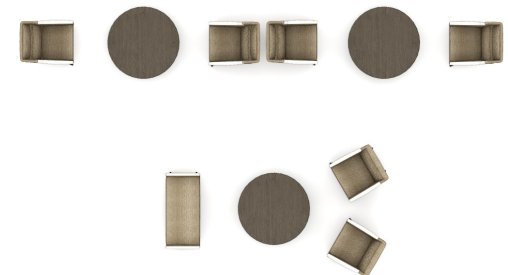

T300036

Footprint: 24' x 14'

List Price: \$30,672.00

NOTE: THIS SPECIFICATION IS FOR BUDGET PURPOSES. LIST PRICE CAN VARY BASED ON MATERIAL AND OPTION SELECTIONS.

T300036

Qty	Part Number	Description	List	Ext. List
3	447-43RD	Basket 43 x 43 x 16 Round Cocktail Table	\$2,570.00	\$7,710.00
2	480-1	Elani Lounge Lounge Chair 26x30.25x32.5	\$3,031.00	\$6,062.00
4	480-1H	Elani Lounge Shelter Back Lounge Chair 26x30.25x46	\$3,631.00	\$14,524.00
1	480-46B	Elani Lounge 46" Bench	\$2,376.00	\$2,376.00