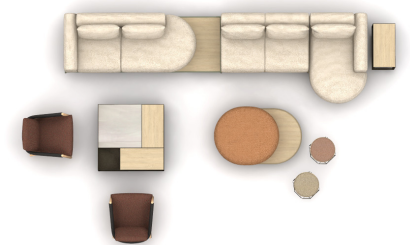

T300044

Footprint: 20' x 12'

carolina
an OFS company

#	Qty	Company	Catalogue	Part Number	Description
1	2	OFS	OST	206041	Raya Lounge Chair
2	1	OFS	OST	208042	Blush, 56.125x37x29, Two Seat, Armless
3	1	OFS	OST	208046-A	Blush, 36x56.25x29, Chaise Lounge, One Arm
4	1	OFS	OST	208147-A	Blush, 98.75x37x29, Two Seat, One Radial, One Back, One Arm, Table
5	1	OFS	OST	208148	Blush, 55.75x37x17.25, Round, with Round End Table (tablet option)
6	1	OFS	OST	MV-16RD18H	Maive, 18x19x18 Stool
7	1	OFS	OST	MV-16RD18H	Maive, 18x19x18 Stool
8	1	OFS	OCC	PZ-1414TR	Puzzle 13.75x13.75x1.125 Tray
9	1	OFS	OCC	PZ-142820F	Puzzle 14x28x20 End Table Frame
10	3	OFS	OCC	PZ-2814TP	Puzzle 27.5x13.75x1 Top
11	1	OFS	OCC	PZ-2828TP	Puzzle 27.5x27.5x1 Top
12	1	OFS	OCC	PZ-424213F	Puzzle 42x42x13 Magazine Table Frame