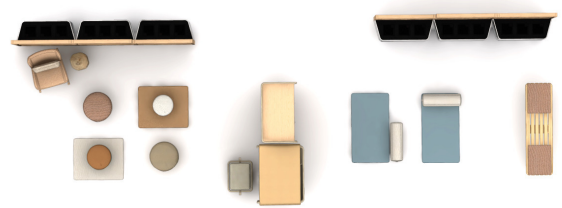

T300061

Footprint: 32' x 11'

carolina
an OFS company

#	Qty	Company	Catalogue	Part Number	Description
1	1	OFS	OST	117-156C-MT	Tate, Small Meditation Cushion, 15x15x6 - Multiple Textiles
2	1	OFS	OST	117-178C-MT	Tate, Medium Meditation Cushion, 17.5x17.5x8 - Multiple Textiles
3	1	OFS	OST	117-2010C	Tate, Collaboration Meditation Cushion, 20x20x10.5
4	1	OFS	OST	117-2010C-MT	Tate, Collaboration Meditation Cushion, 20x20x10.5 - Multiple Textiles
5	1	OFS	OST	117-3630P	Tate, Square Meditation Pad, 36x30x1.5
6	1	OFS	OST	117-3630P	Tate, Square Meditation Pad, 36x30x1.5
7	2	OFS	OST	117-5027P	Tate, Rectangle Meditation Pad, 50x27x1.5
8	2	OFS	OST	117-927B	Tate, Bolster, 27x9x9
9	1	OFS	OCC	82-4267SCD2	Heya, 42.75x25.5x67, 2 High Locker
10	1	OFS	OST	82341F-C	Heya 43x33.5x66.5 Lounge Chair Armless w/ Full Surround, Single Console & Canopy, Solid Ash Trim Rail
11	2	OFS	OST	83090	Rowen 21.25"W x 16.25"D x 1.75"H, Modular Cushion
12	1	OFS	OST	83140	Rowen 66"W x 19.25"D x 16"H, Triple Bench Solid Wood Slats
13	1	OFS	OCC	DNR-16ET	Denro Solid Wood End Table, 16"H
14	2	OFS	OCC	HY-4218MS-72	Hydra, Tessellate Single Planter, Wood Infill Frame, Low
15	2	OFS	OCC	HY-4218MS-90	Hydra, Tessellate Single Planter, Wood Infill Frame, High
16	2	OFS	OCC	HY-4218MS-90	Hydra, Tessellate Single Planter, Wood Infill Frame, High
17	1	Carolina	CSO	KY-8908MR	Kyte, 24.5x26.75x34, Midback Lounge Rocker
18	1	OFS	OST	NSCH-1051884	Heya Seating 22.75"W X 18"D X 13.5"H Standard Size ----- #82090 footstool. Leather handle(SAND). Seat in above grade L11 Green Hides Touche Alabaster. Base in grade 9 Maharam Gemma 466568-020 Buff.
19	1	OFS	OAC	TP-22X11	Throw Pillow 22 x 11
20	1	OFS	OAC	TP-22X11	Throw Pillow 22 x 11