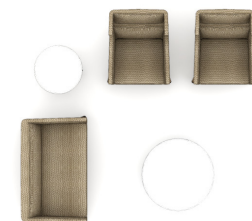

---

T300073

Footprint: 8' x 7'

List Price: \$11,310.00

NOTE: THIS SPECIFICATION IS FOR BUDGET PURPOSES. LIST PRICE CAN VARY BASED ON MATERIAL AND OPTION SELECTIONS.

T300073

Qty	Part Number	Description	List	Ext. List
2	480-1H	Elani Lounge Shelter Back Lounge Chair 26x30.25x46	\$3,210.00	\$6,420.00
1	480-2	Elani Lounge Settee 45.75x30.25x32.5	\$3,095.00	\$3,095.00
1	WF-T20RD22H	Wyre Trapezoid Frame 20x20x22 Round End Table	\$796.00	\$796.00
1	WF-T30RD17H	Wyre Trapezoid Frame 30x30x17 Round Coffee Table	\$999.00	\$999.00