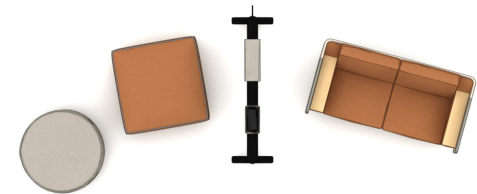

T300110

Footprint: 16' x 6'

List Price: \$12,614

NOTE: THIS SPECIFICATION IS FOR BUDGET PURPOSES. LIST PRICE CAN VARY BASED ON MATERIAL AND OPTION SELECTIONS.

#	Qty	Part Number	Description	List	Ext. List
1	1	82242FL	Heya 67x34x33.5 Loveseat With Arms And Low Back Surround, Wood Trim Rail	\$5,660.00	\$5,660.00
2	1	A-60S	Agile, Starter Unit, 63x18x26.75	\$1,702.00	\$1,702.00
3	2	A-MEC	Agile, Modular End Cap	\$171.00	\$342.00
4	1	A-PB12	Agile, Planter Box, 12x6.25x5.375	\$492.00	\$492.00
5	1	A-SC18	Agile, Perch Pad	\$157.00	\$157.00
6	4	DPX8WC1	20 Amp Circuit I Duplex Receptacle, For Use with Eight Wire Four Circuit System	\$23.00	\$92.00
7	4	DPX8WC2	20 Amp Circuit II Duplex Receptacle, For Use with Eight Wire Four Circuit System	\$23.00	\$92.00
8	1	HN-3636C	Hinchada 36x36x12 Large Cushion	\$1,457.00	\$1,457.00
9	1	HN-3636WP	Hinchada 36.75x36x4 Slatted Platform	\$1,050.00	\$1,050.00
10	1	HN-36RD	Hinchada 36x36x18 Large Round Ottoman	\$1,324.00	\$1,324.00
11	1	PWF3L120	Liquid Tight Conduit 10' Cord	\$246.00	\$246.00
				<b>Total</b>	<b>\$12,614.00</b>