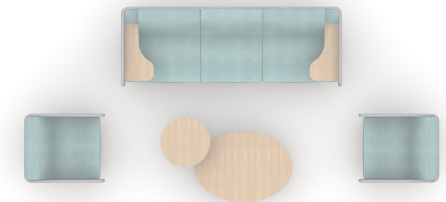

---

T300112

Footprint: 15' x 7'

List Price: \$16,907.00

NOTE: THIS SPECIFICATION IS FOR BUDGET PURPOSES. LIST PRICE CAN VARY BASED ON MATERIAL AND OPTION SELECTIONS.

Qty	Part Number	Description	List	Ext. List
1	RO-21RD20H	Roo 21x21x20 Round End Table	\$984.00	\$984.00
1	RO-4230OV15H	Roo 42x30x15 Oval Coffee Table	\$1,354.00	\$1,354.00
2	82041FL	Heya 29x34x33.5 Lounge Chair Armless With Low Back Surround, Solid Ash Trim Rail	\$3,618.00	\$7,236.00
1	82243FL	Heya 93x34x33.5 Sofa With Arms And Low Back Surround, Wood Trim Rail	\$7,333.00	\$7,333.00