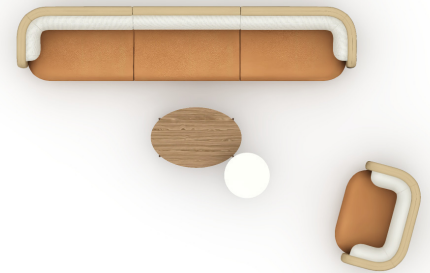

S300118

Footprint: 13' x 9'

**carolina**  
an OFS company

#	Qty	Company	Catalogue	Part Number	Description
1	1	OFS	OST	210041L-MT	Obee, 41.25"W x 28.75"D x 33.5"H, Lounge Chair Low Back Surround - Multiple Textile
2	1	OFS	OST	210142LL-MT	Obee, 45.5"W x 28.75"D x 33.5"H, End Low Back Surround Left Facing - Multiple Textile
3	1	OFS	OST	210142LR-MT	Obee, 45.5"W x 28.75"D x 33.5"H, End Low Back Surround Right Facing - Multiple Textile
4	1	OFS	OST	210342L-MT	Obee, 42"W x 28.75"D x 33.5"H, Center Low Back Surround - Multiple Textile
5	1	OFS	OCC	RO-16RD20H	Roo 16x16x20 Round End Table
6	1	OFS	OCC	RO-3624OV15H	Roo 36x24x15 Oval Coffee Table