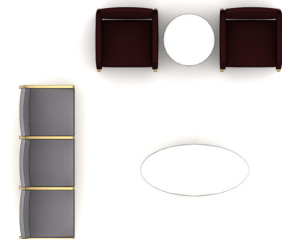

T300122

Footprint: 9' x 8'

List Price: \$10,656

NOTE: THIS SPECIFICATION IS FOR BUDGET PURPOSES. LIST PRICE CAN VARY BASED ON MATERIAL AND OPTION SELECTIONS.

carolina
an OFS company

#	Qty	Part Number	Description	Pricelist	List	Ext. List
1	2	810-1	Rein+ 26W x 27D x 31.5H Lounge Chair	2019 Pricing (USD)	\$1,242.00	\$2,484.00
2	1	1810-OVAL	Rein+, 46" x 22" x 17" Oval Coffee Table	2019 Pricing (USD)	\$4,293.00	\$4,293.00
3	1	1810-CCC	Rein+ 65.5W x 25.25D x 32.5H Chair/Chair/Chair Tandem	2019 Pricing (USD)	\$2,028.00	\$2,028.00
4	1	1810-22RD	Rein+, 22" x 22" x 20" Round End Table	2019 Pricing (USD)	\$1,851.00	\$1,851.00