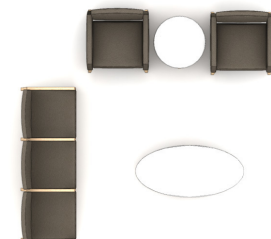

T300122

Footprint: 9' x 8'

List Price: \$11,083.00

NOTE: THIS SPECIFICATION IS FOR BUDGET PURPOSES. LIST PRICE CAN VARY BASED ON MATERIAL AND OPTION SELECTIONS.

Qty	Part Number	Description	List	Ext. List
1	1810-22RD	Rein+, 22" x 22" x 20" Round End Table	\$1,925.00	\$1,925.00
1	1810-CCC	Rein+ 65.5W x 25.25D x 32.5H Chair/Chair/Chair Tandem	\$2,109.00	\$2,109.00
1	1810-OVAL	Rein+, 46" x 22" x 17" Oval Coffee Table	\$4,465.00	\$4,465.00
2	810-1	Rein+ 26W x 27D x 31.5H Lounge Chair	\$1,292.00	\$2,584.00