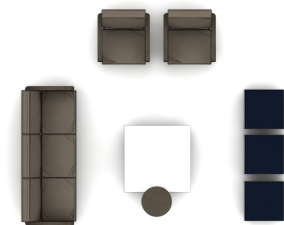

T300142

Footprint: 10' x 12'

List Price: \$14,379.00

NOTE: THIS SPECIFICATION IS FOR BUDGET PURPOSES. LIST PRICE CAN VARY BASED ON MATERIAL AND OPTION SELECTIONS.

Qty	Part Number	Description	List	Ext. List
2	220-1	Hug Lounge Chair, 27.5 x 29 x 33	\$1,409.00	\$2,818.00
1	220-3	Hug Lounge Sofa, 73.75 x 29 x 33	\$3,061.00	\$3,061.00
1	810-36SQT-15	X&O Table s36x36x15 Tapered, Cube Table	\$5,928.00	\$5,928.00
1	WF-B16RD20H	Wyre Bottle Frame 16x16x20 Lounge Table	\$718.00	\$718.00
3	F49059	Boost, Square Ottoman Small, 20.75 x 20.75 x 17.75	\$618.00	\$1,854.00