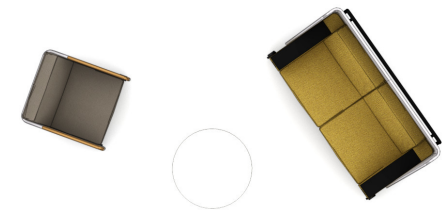

T300184

Footprint: 13' x 7'

List Price: \$17,075.00

NOTE: THIS SPECIFICATION IS FOR BUDGET PURPOSES. LIST PRICE CAN VARY BASED ON MATERIAL AND OPTION SELECTIONS.

T300184

Qty	Part Number	Description	List	Ext. List
1	KS-30RD15H	Kosa 30x30x15 Round Coffee Table	\$4,277.00	\$4,277.00
1	82442F	Heya 67x32.5x53 Loveseat w/ Arms & Partial Surround, Solid Ash Trim Rail	\$8,473.00	\$8,473.00
1	82041FL	Heya 29x34x33.5 Lounge Chair Armless With Low Back Surround, Solid Ash Trim Rail	\$4,325.00	\$4,325.00
			<b>Total</b>	<b>\$17,075.00</b>