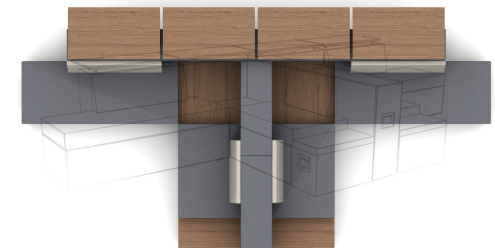

T300186

Footprint: 14' x 7'

List Price: \$15,314

NOTE: THIS SPECIFICATION IS FOR BUDGET PURPOSES. LIST PRICE CAN VARY BASED ON MATERIAL AND OPTION SELECTIONS.

T300186

Project: T300186

Qty	Part Number	Description	List	Ext. List
2	TN-33C	Tangent 33x4x12 Cushion	\$233.00	\$466.00
2	TN-22C	Tangent 22x4x12 Cushion	\$208.00	\$416.00
2	TN-2255B	Tangent 55x22x18 Bench	\$1,134.00	\$2,268.00
2	TN-2233B	Tangent 33x22x18 Bench	\$885.00	\$1,770.00
2	TN-2222T	Tangent 22x22x15 Table	\$825.00	\$1,650.00
2	TN-2211PM	Tangent 11x22x15 Power Module	\$1,121.00	\$2,242.00
1	TN-1133WS	Tangent 33x11x30 Straight Wall - Short	\$1,058.00	\$1,058.00
4	TN-1133WS	Tangent 33x11x30 Straight Wall - Short	\$768.00	\$3,072.00
1	TN-1133WS	Tangent 33x11x30 Straight Wall - Short	\$768.00	\$768.00
4	TN-1133TP	Tangent 32x18x1.0375 Top (use w/ TN-1133WS or TN-1133WT)	\$338.00	\$1,352.00
42	CP-2	Tangent 4x4x0.125 Clamp Plate	\$6.00	\$252.00
			Total	\$15,314.00